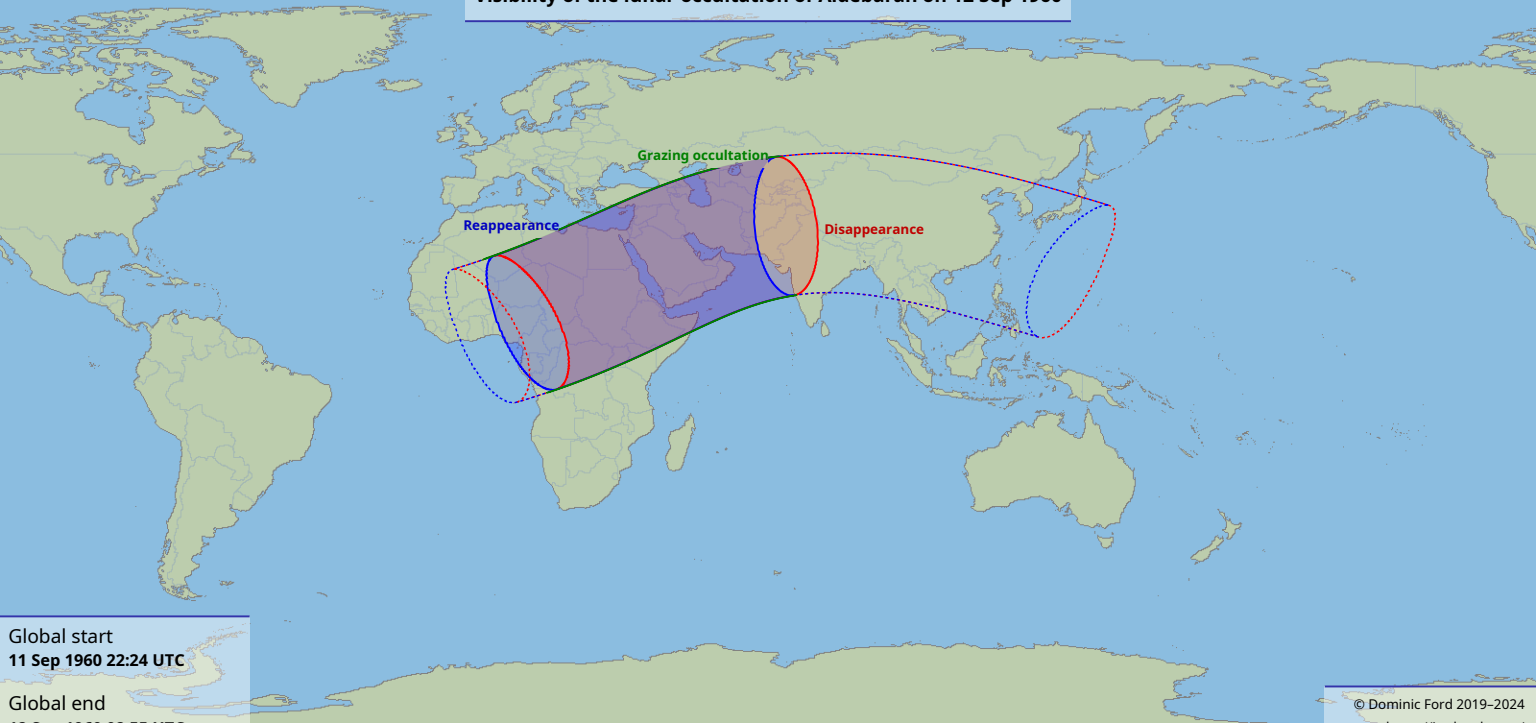

# Visibility of the lunar occultation of Aldebaran on 12 Sep 1960

Global start  
11 Sep 1960 22:24 UTC

Global end  
12 Sep 1960 02:55 UTC