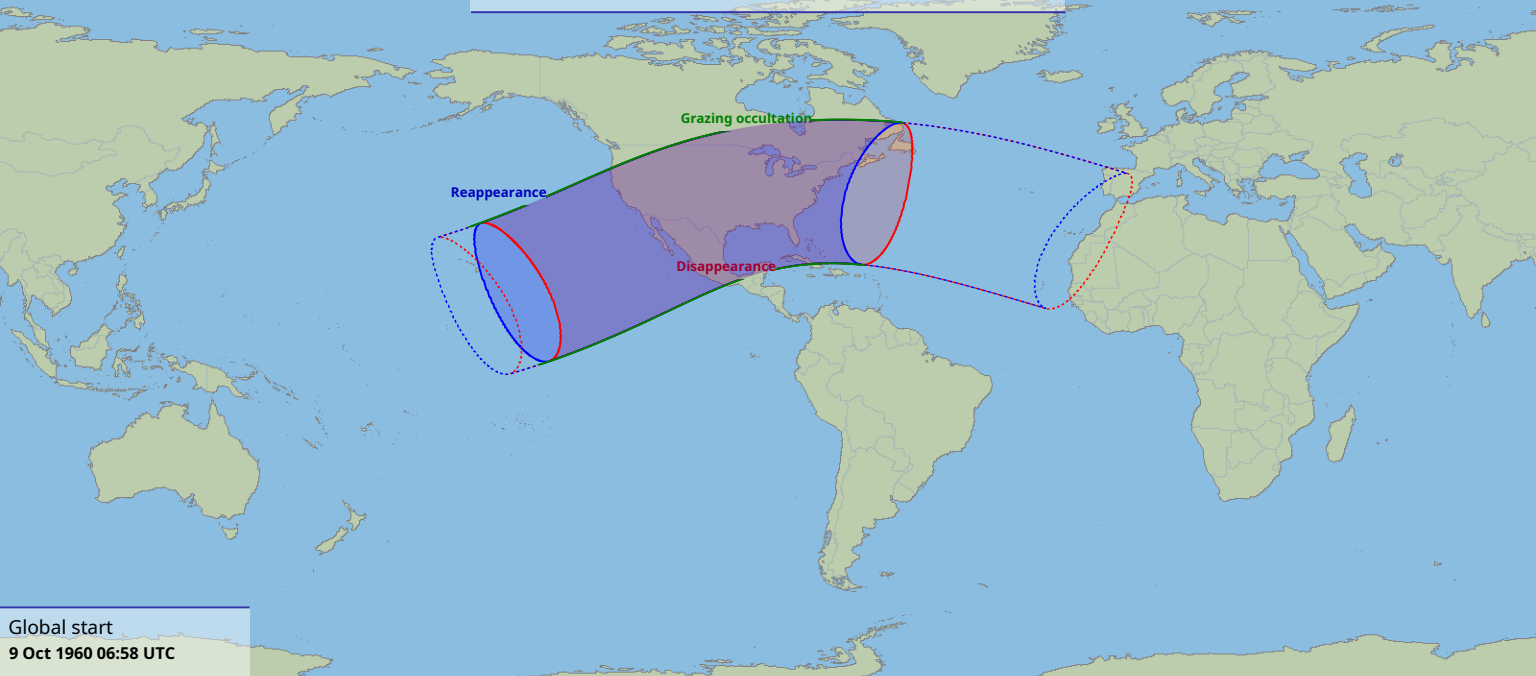

Visibility of the lunar occultation of Aldebaran on 9 Oct 1960

Global start
9 Oct 1960 06:58 UTC

Global end
9 Oct 1960 11:23 UTC