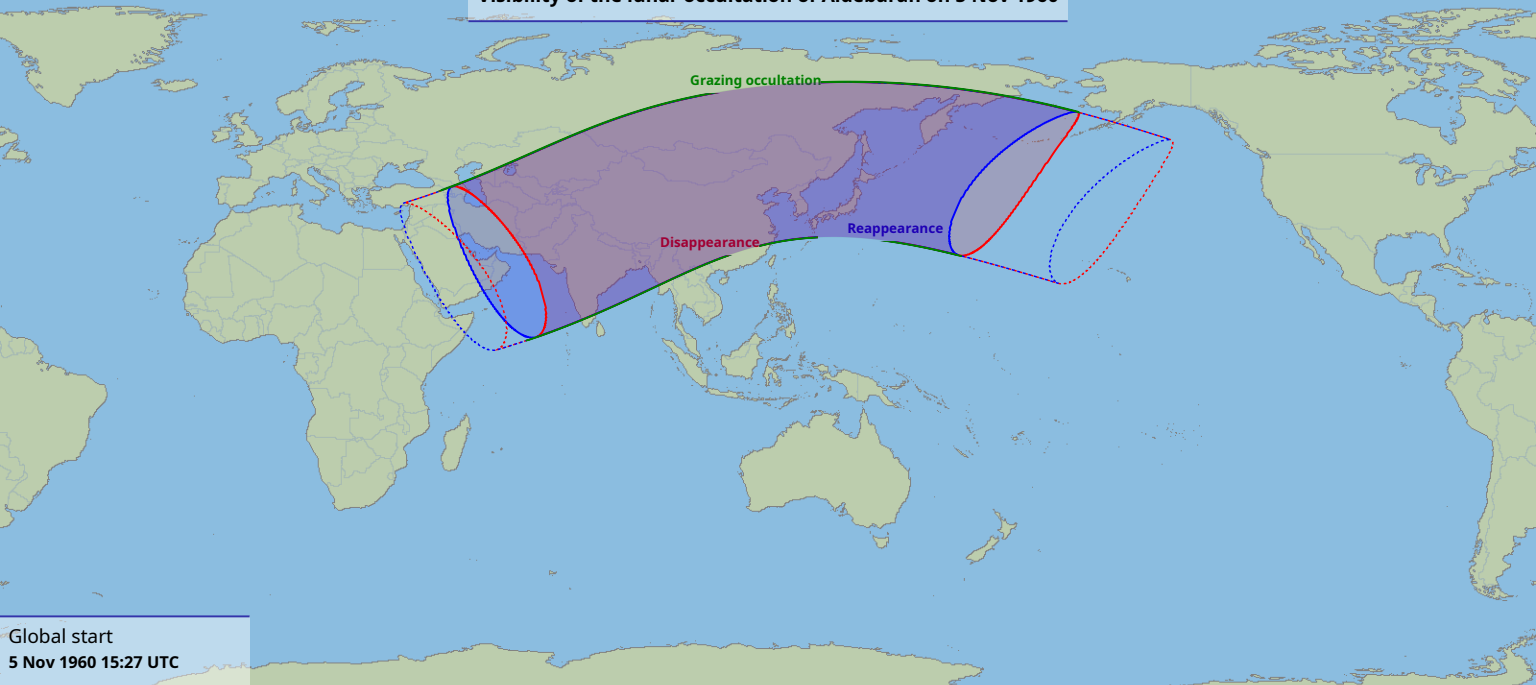

# Visibility of the lunar occultation of Aldebaran on 5 Nov 1960

Global start  
5 Nov 1960 15:27 UTC

Global end  
5 Nov 1960 19:40 UTC