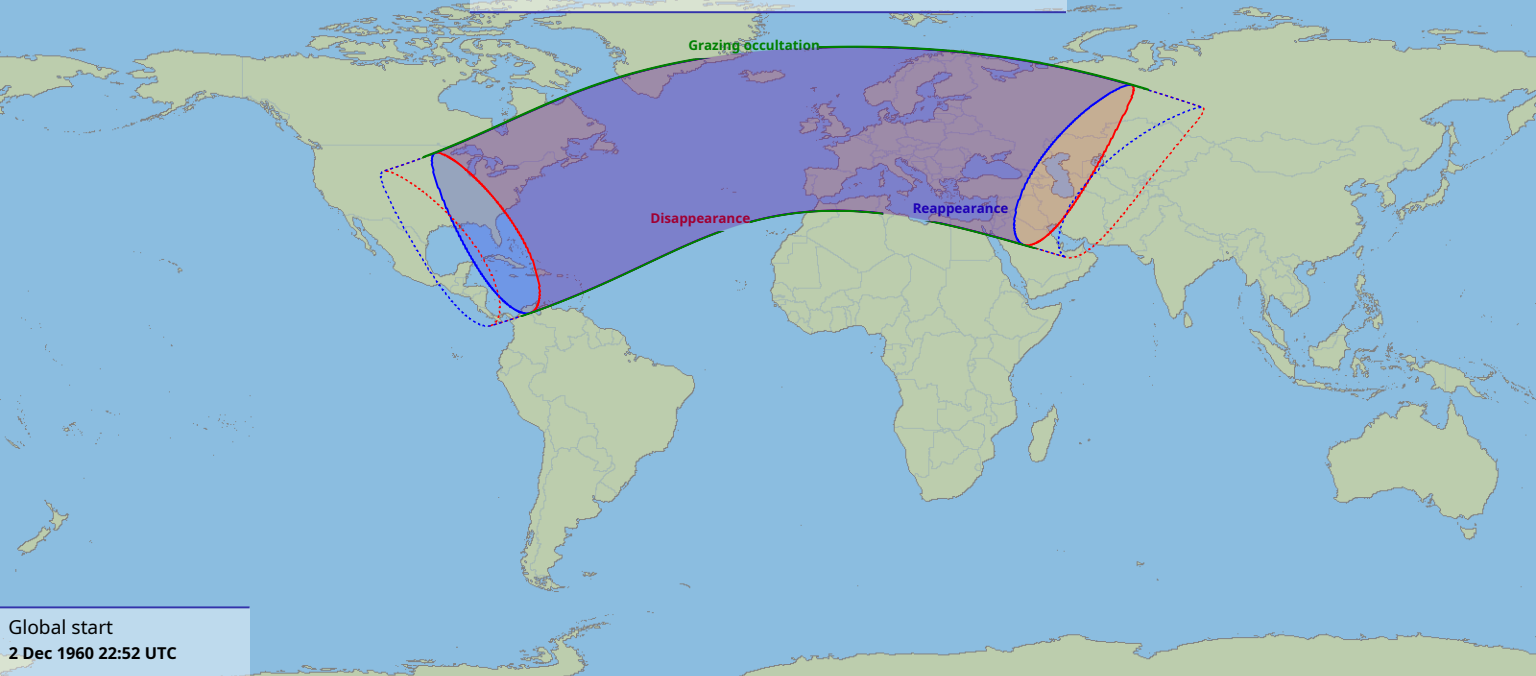

# Visibility of the lunar occultation of Aldebaran on 3 Dec 1960

Global start  
2 Dec 1960 22:52 UTC

Global end  
3 Dec 1960 03:00 UTC