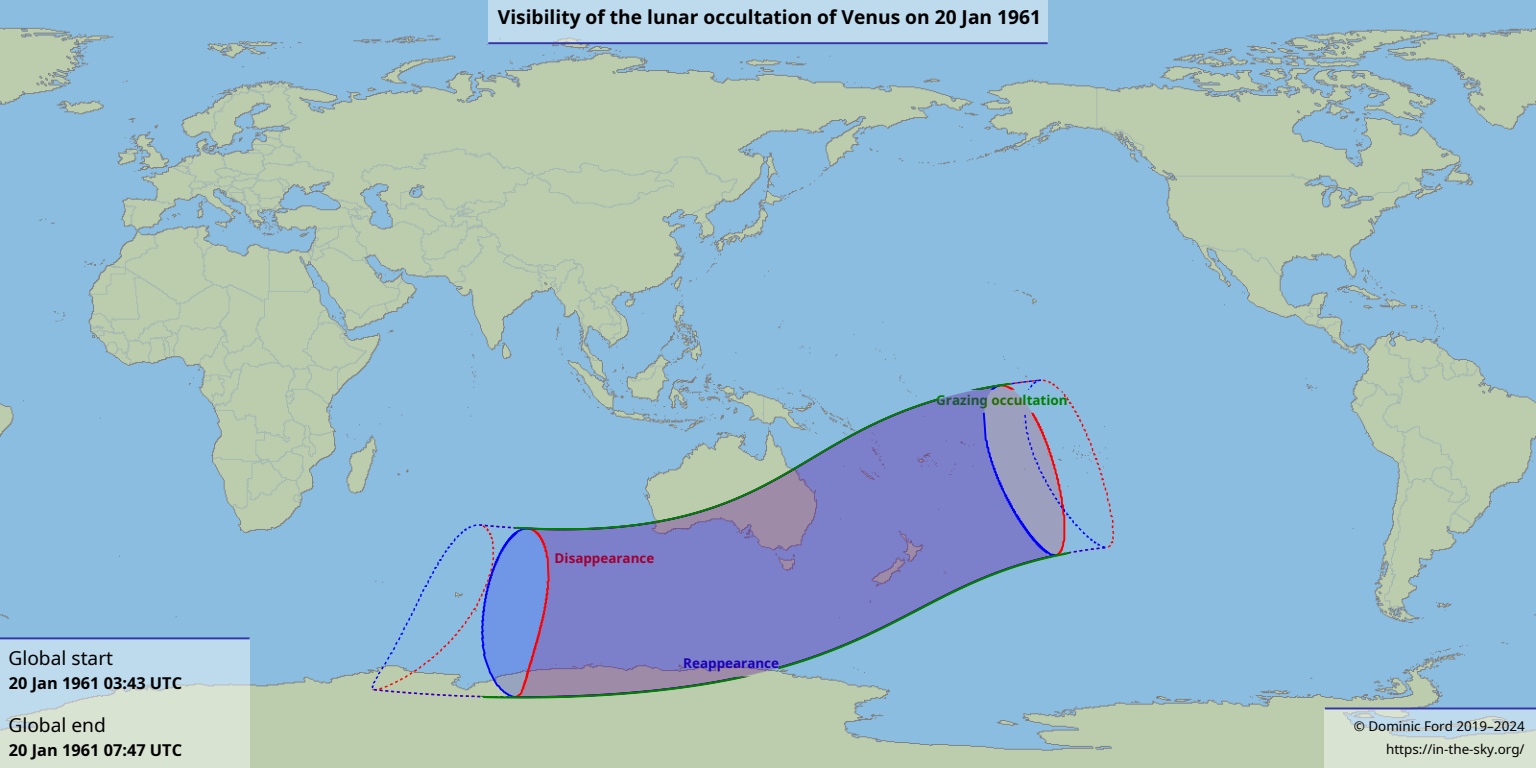

Visibility of the lunar occultation of Venus on 20 Jan 1961

Global start
20 Jan 1961 03:43 UTC

Global end
20 Jan 1961 07:47 UTC