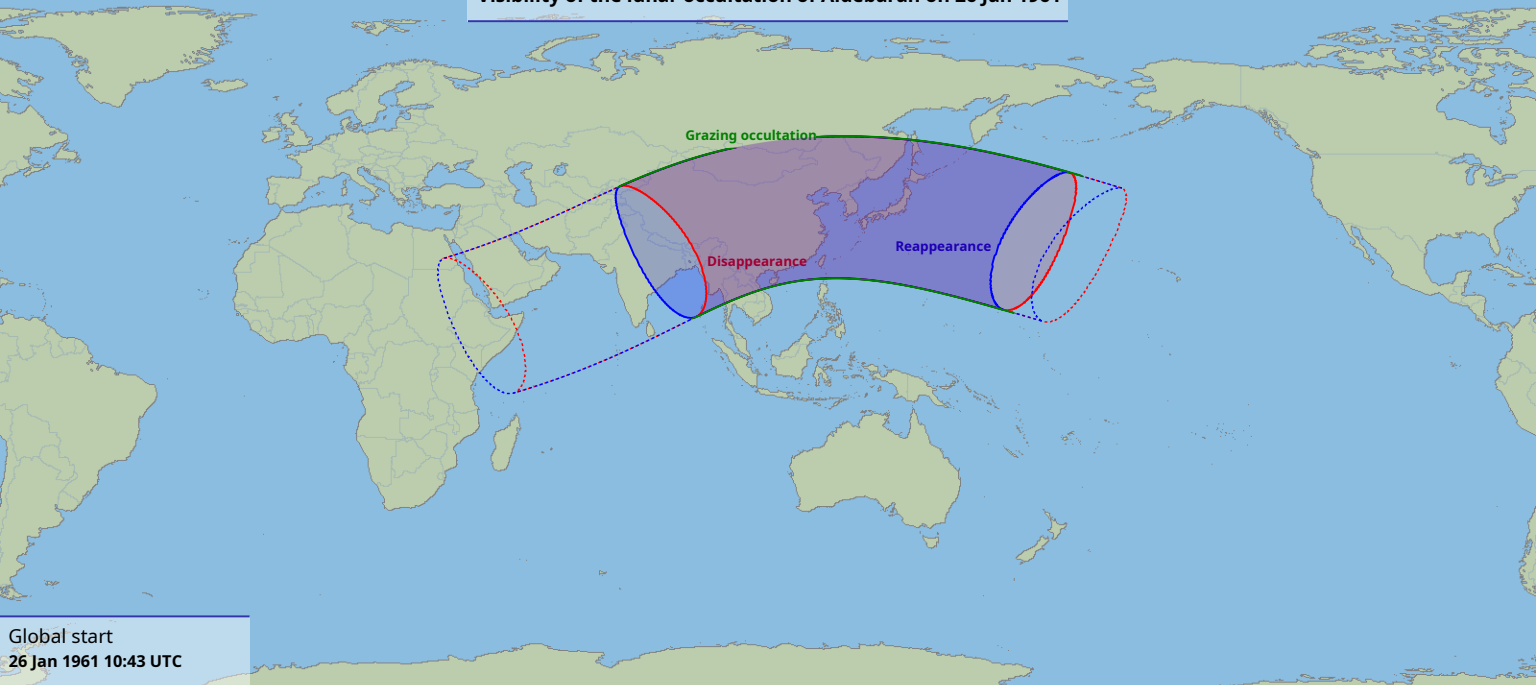

Visibility of the lunar occultation of Aldebaran on 26 Jan 1961

Global start
26 Jan 1961 10:43 UTC

Global end
26 Jan 1961 15:11 UTC