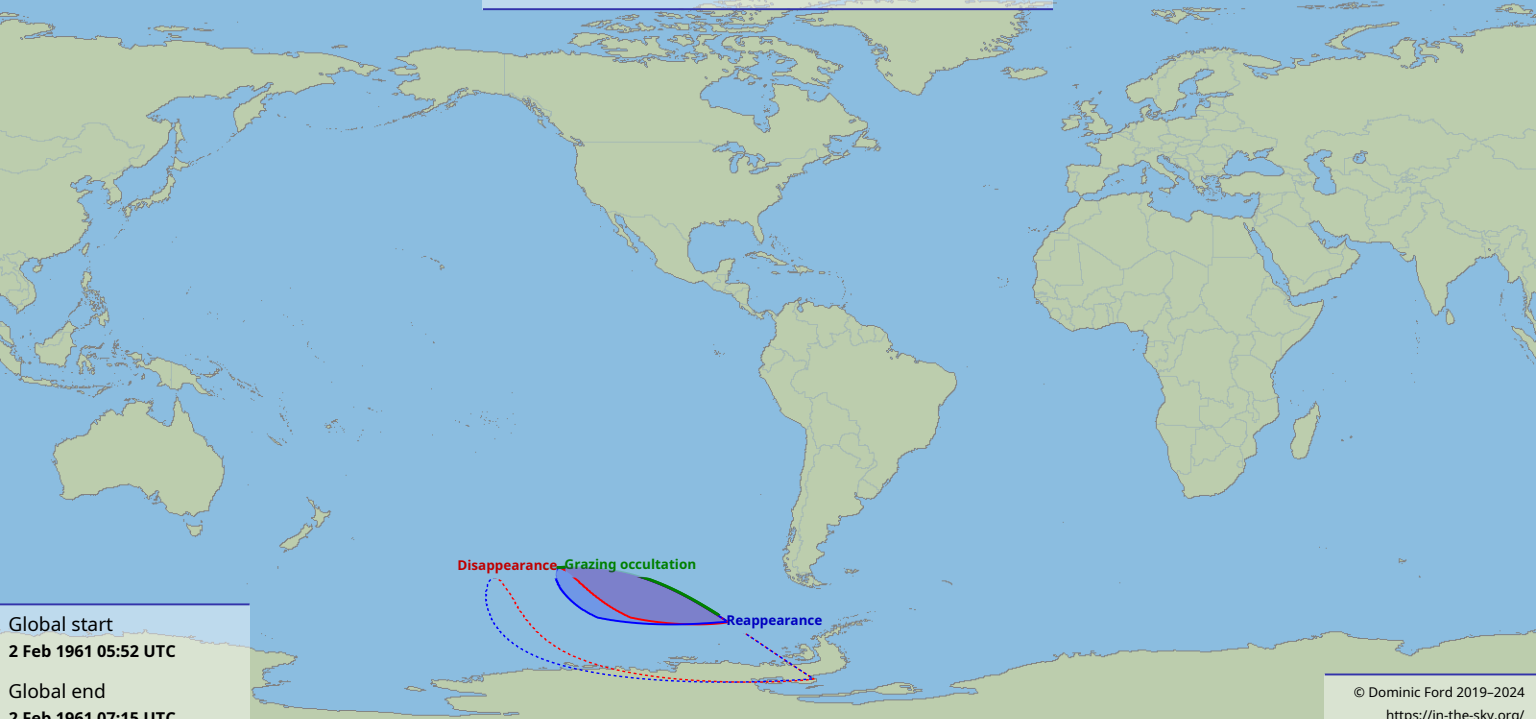

Visibility of the lunar occultation of Regulus on 2 Feb 1961

Global start
2 Feb 1961 05:52 UTC

Global end
2 Feb 1961 07:15 UTC