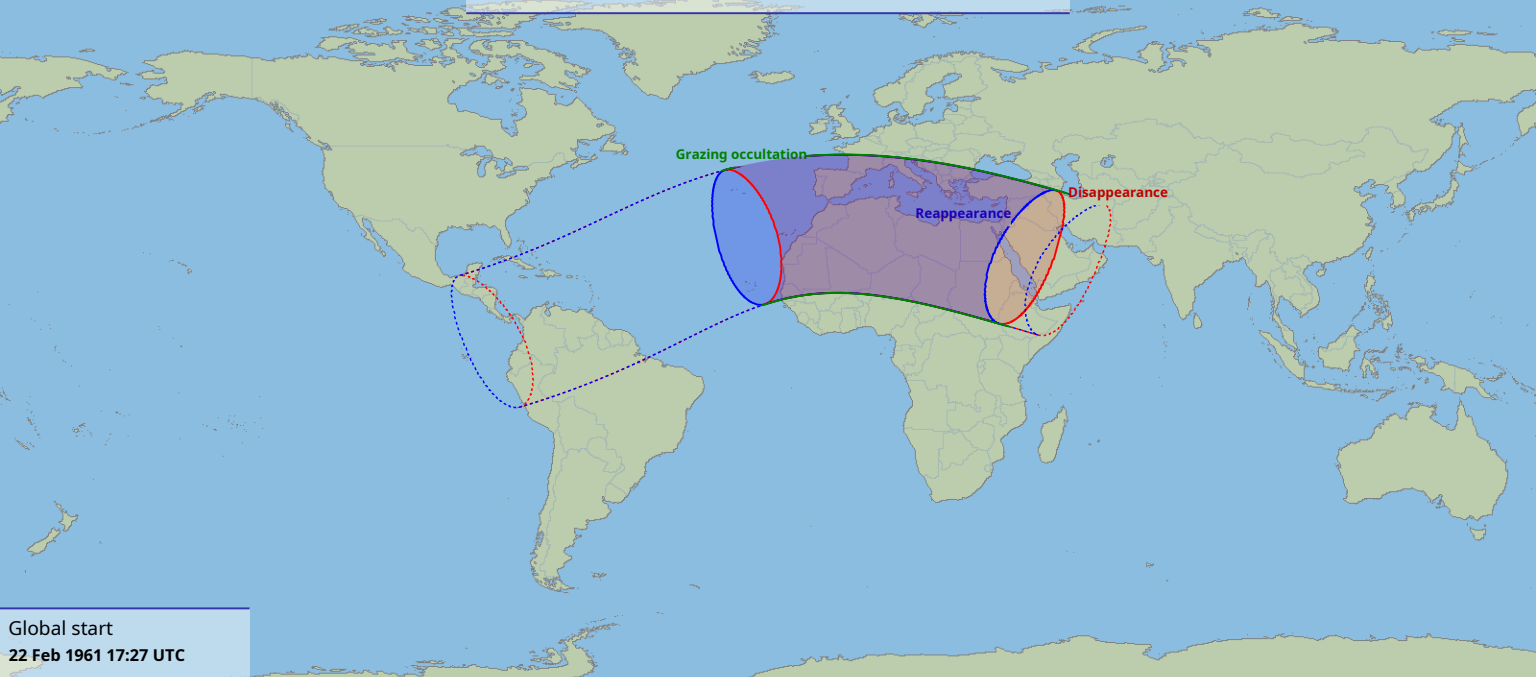

Visibility of the lunar occultation of Aldebaran on 22 Feb 1961

Global start
22 Feb 1961 17:27 UTC

Global end
22 Feb 1961 21:57 UTC