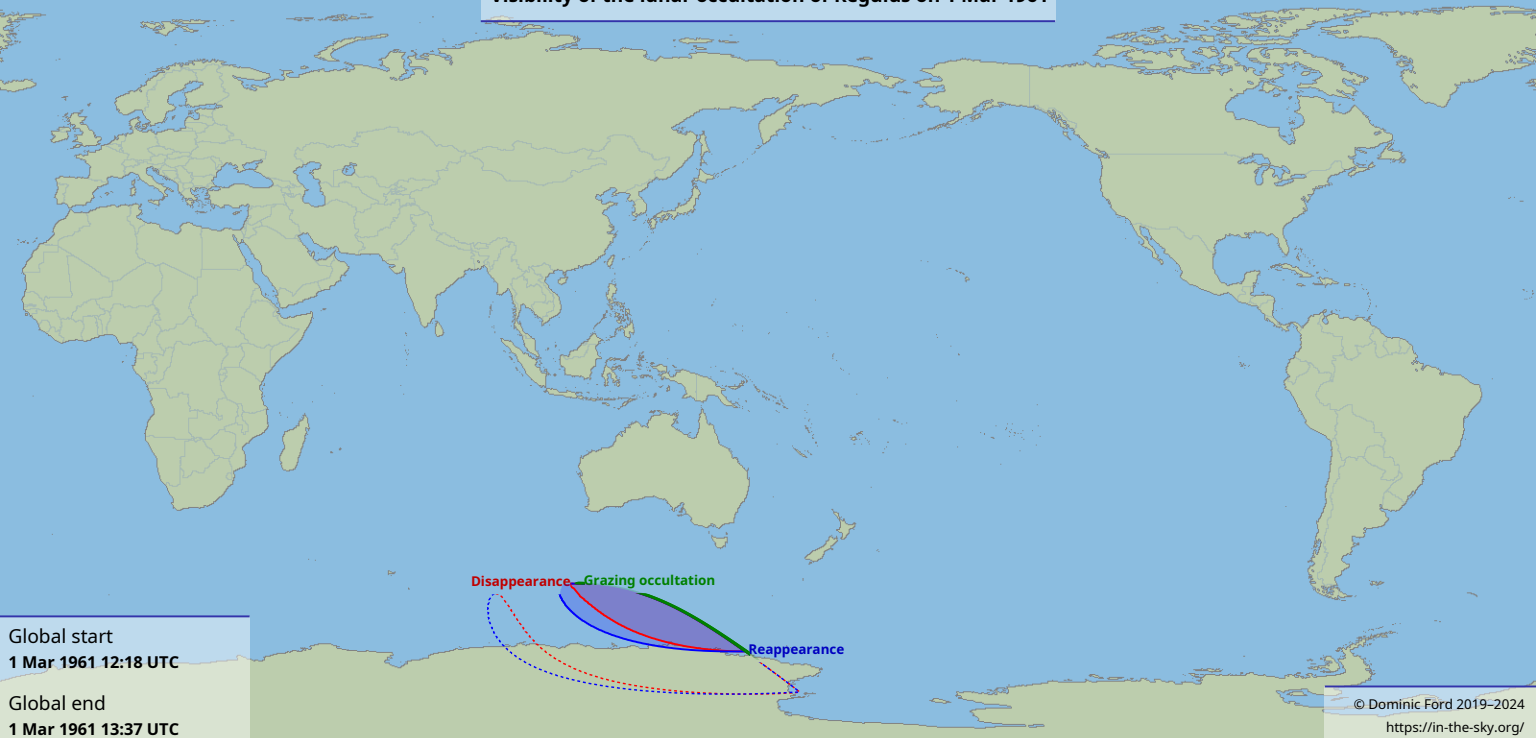

Visibility of the lunar occultation of Regulus on 1 Mar 1961

Global start
1 Mar 1961 12:18 UTC

Global end
1 Mar 1961 13:37 UTC