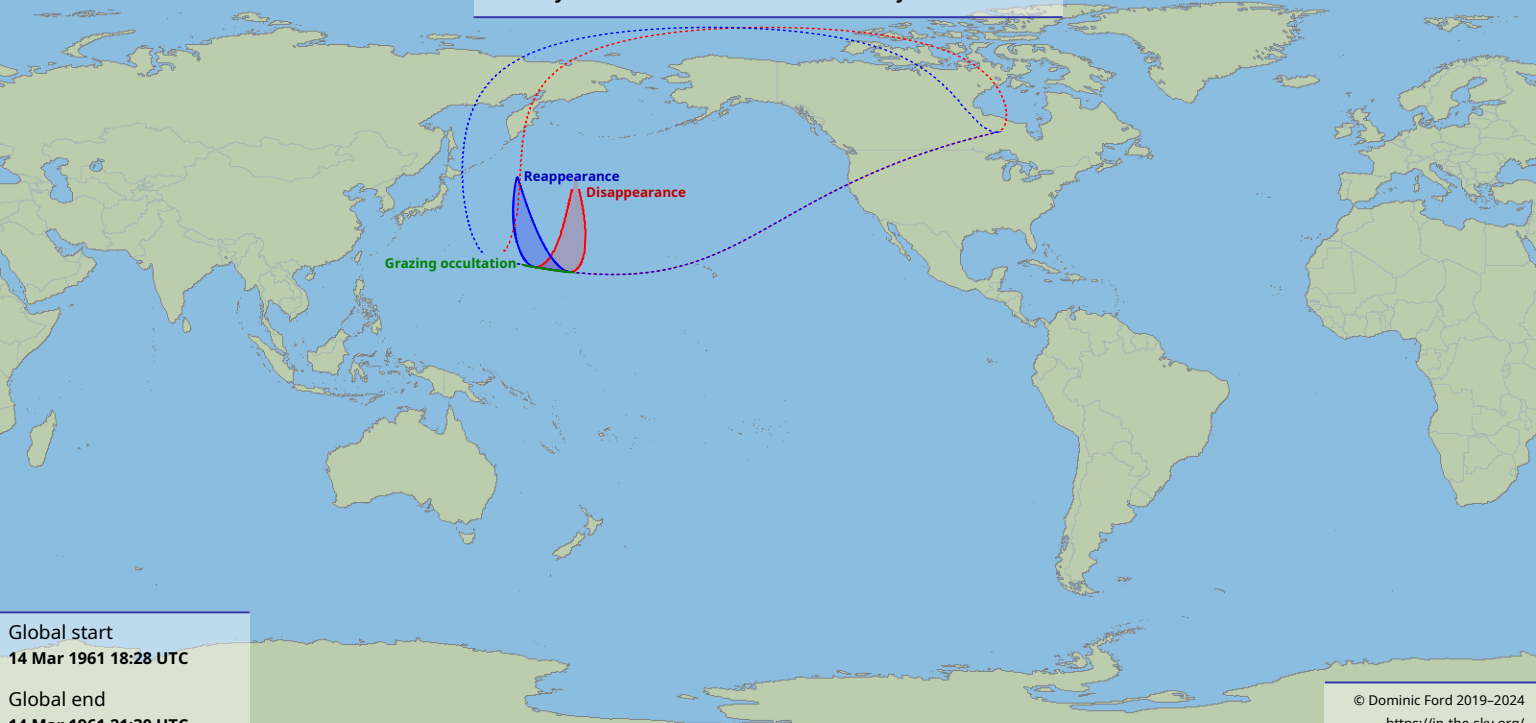

Visibility of the lunar occultation of Mercury on 14 Mar 1961

Global start
14 Mar 1961 18:28 UTC

Global end
14 Mar 1961 21:30 UTC