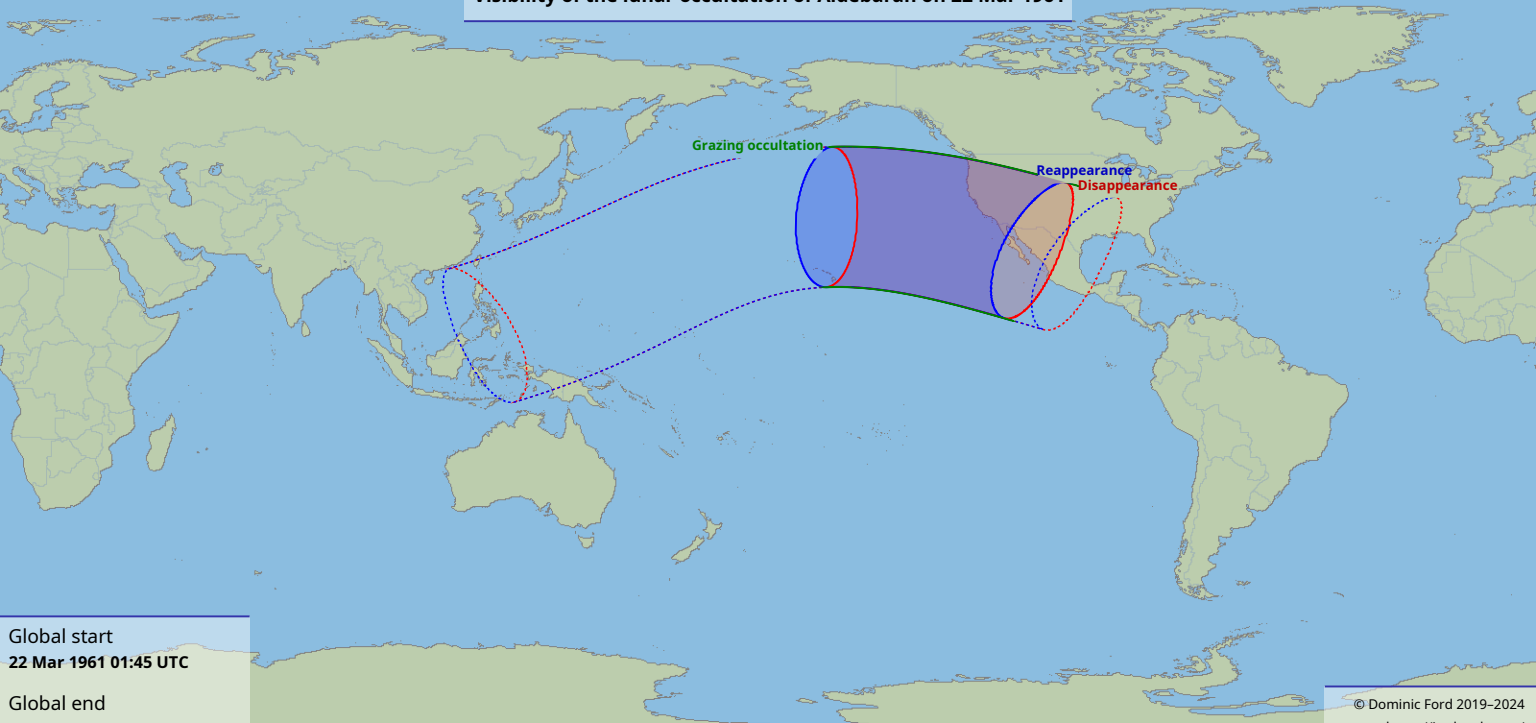

Visibility of the lunar occultation of Aldebaran on 22 Mar 1961

Global start
22 Mar 1961 01:45 UTC

Global end
22 Mar 1961 06:10 UTC