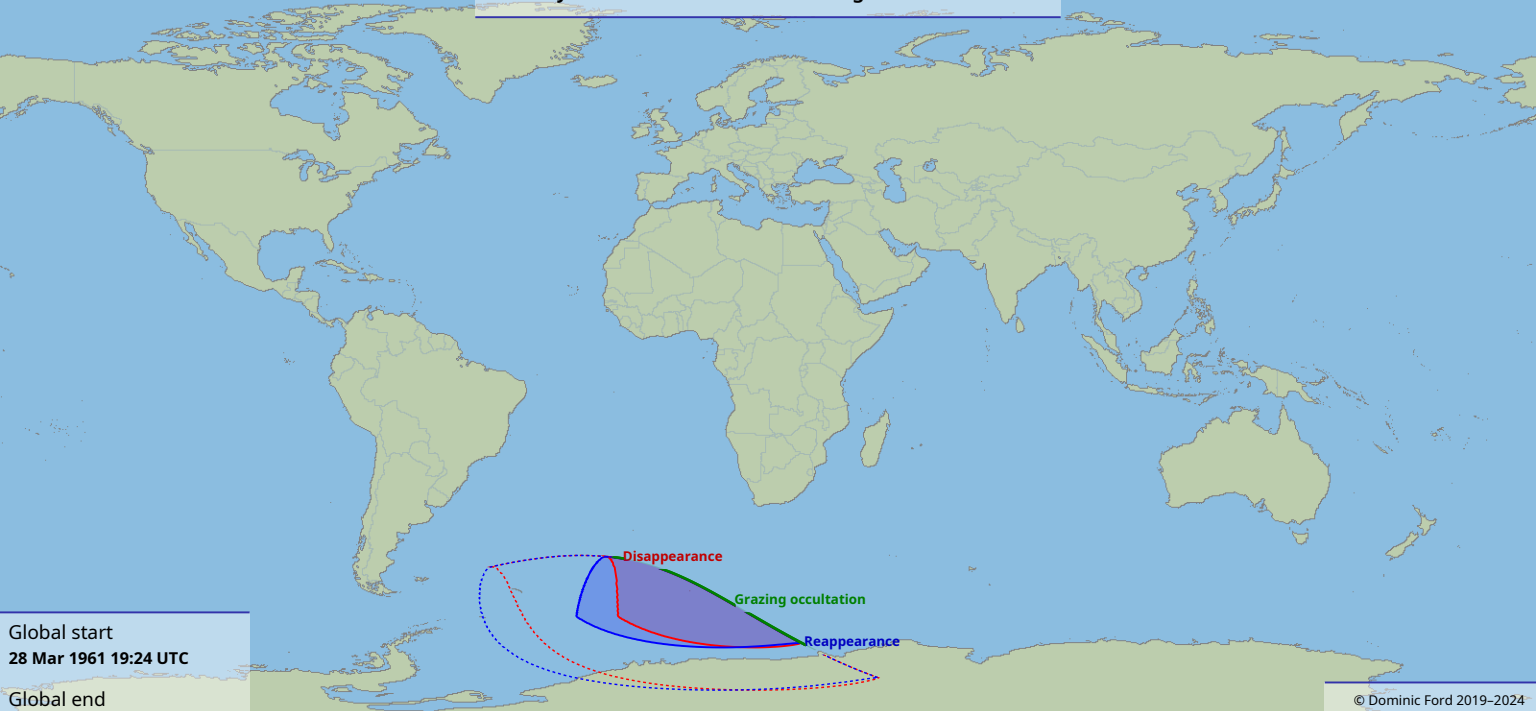

# Visibility of the lunar occultation of Regulus on 28 Mar 1961

Global start  
28 Mar 1961 19:24 UTC

Global end  
28 Mar 1961 21:05 UTC