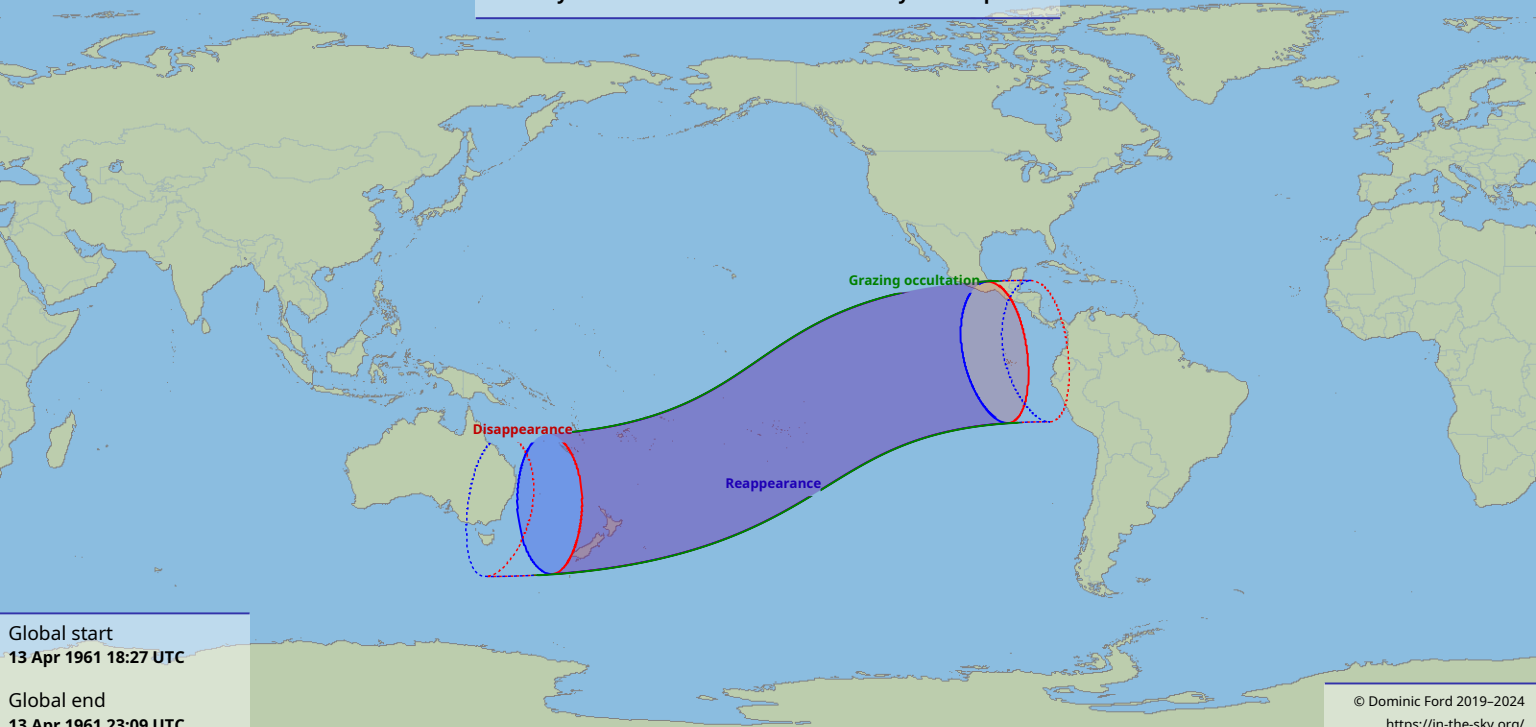

# Visibility of the lunar occultation of Mercury on 13 Apr 1961

Global start  
13 Apr 1961 18:27 UTC

Global end  
13 Apr 1961 23:09 UTC