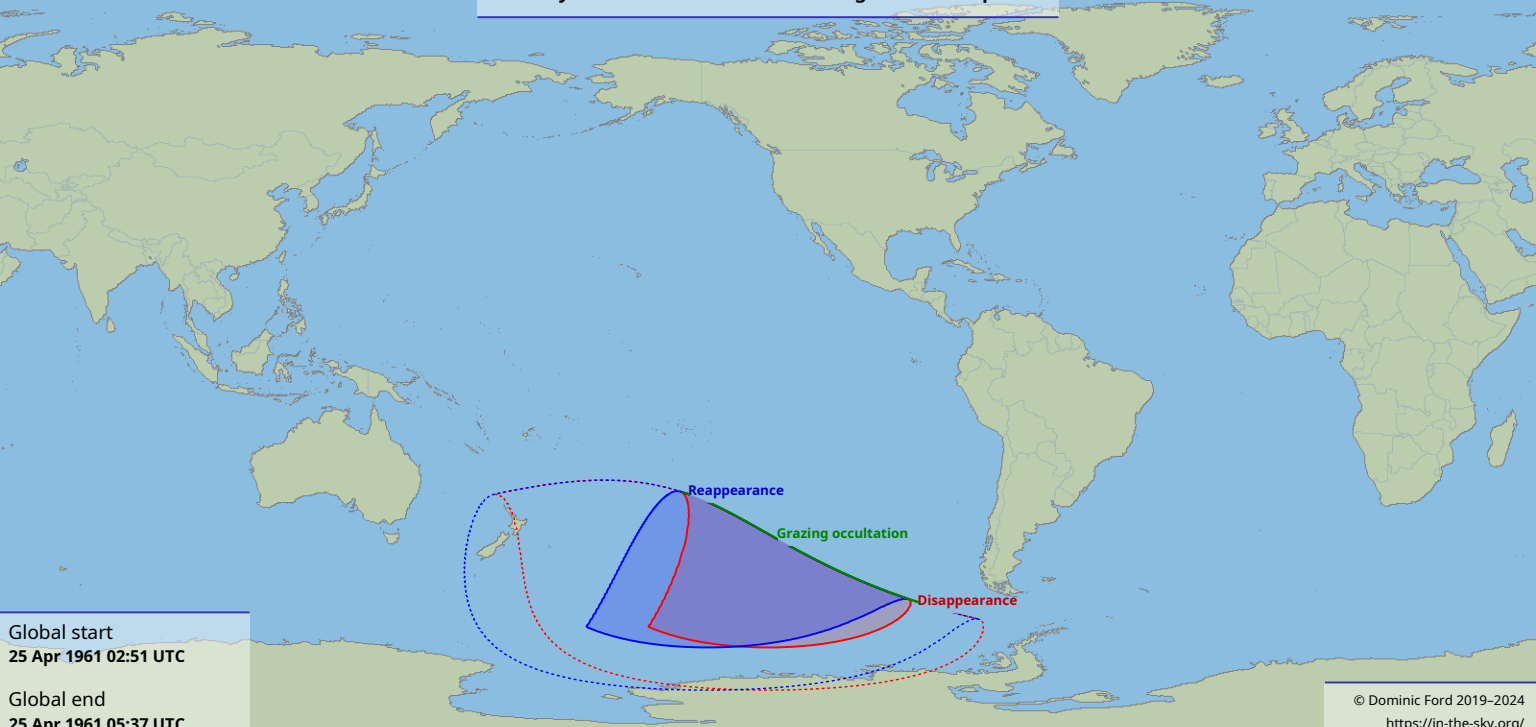

Visibility of the lunar occultation of Regulus on 25 Apr 1961

Global start
25 Apr 1961 02:51 UTC

Global end
25 Apr 1961 05:37 UTC