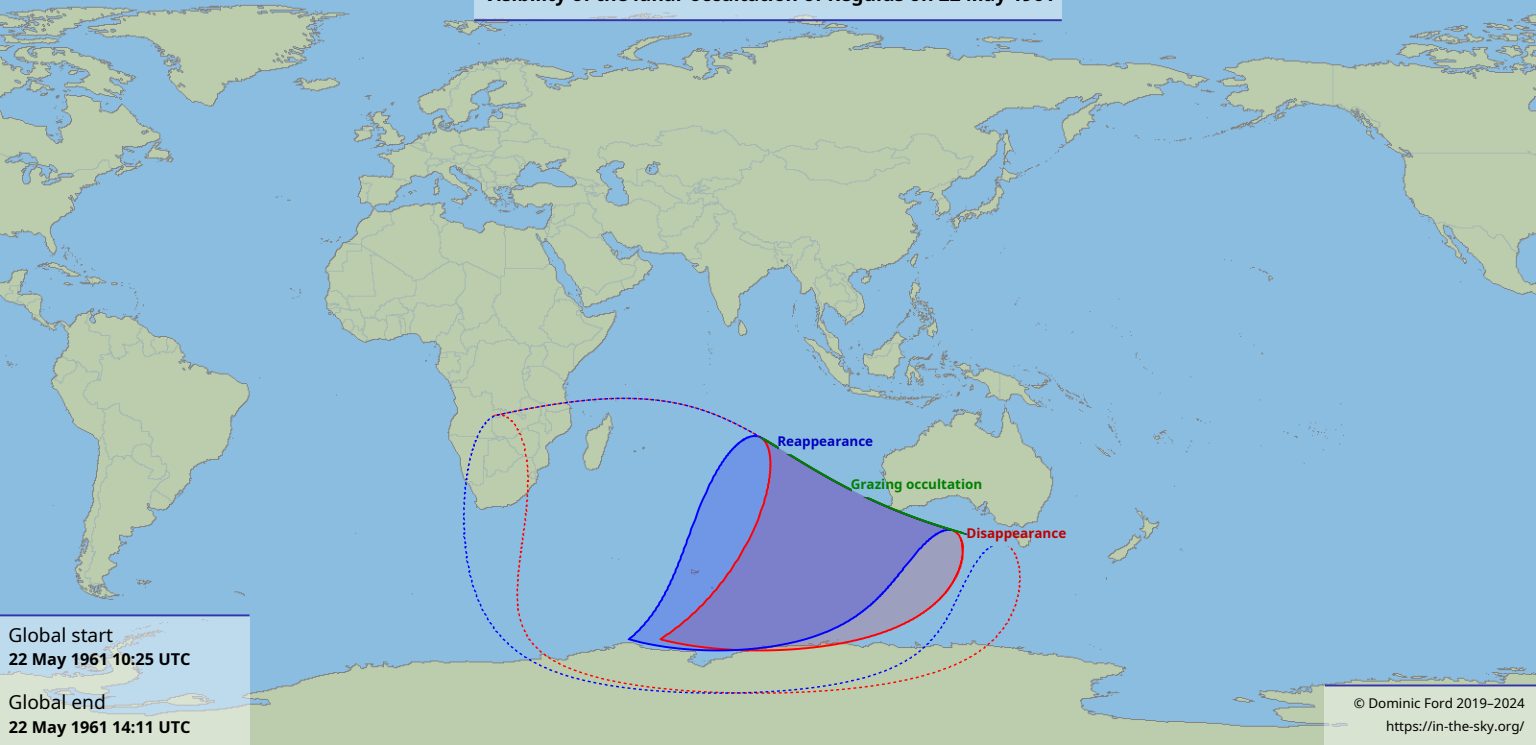

Visibility of the lunar occultation of Regulus on 22 May 1961

Global start
22 May 1961 10:25 UTC

Global end
22 May 1961 14:11 UTC