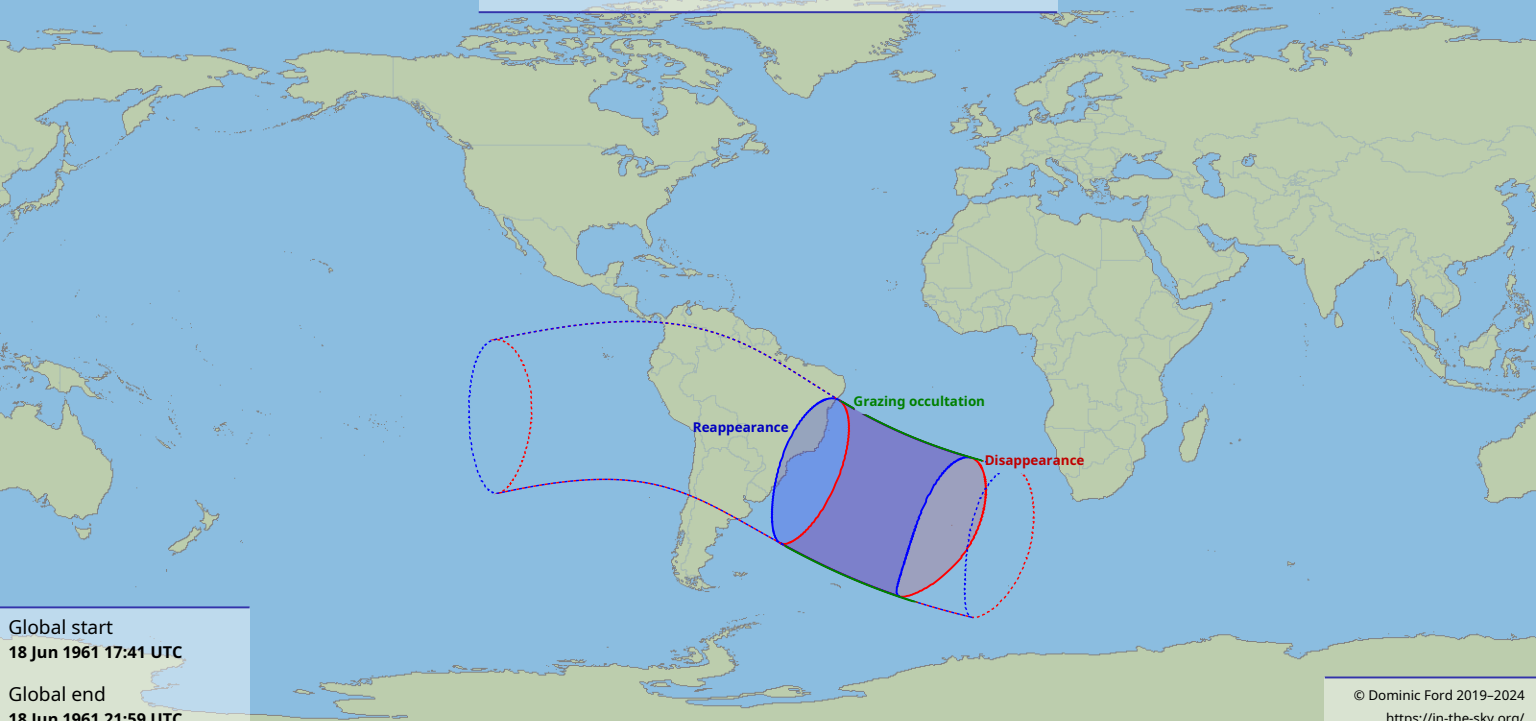

Visibility of the lunar occultation of Regulus on 18 Jun 1961

Global start
18 Jun 1961 17:41 UTC

Global end
18 Jun 1961 21:59 UTC