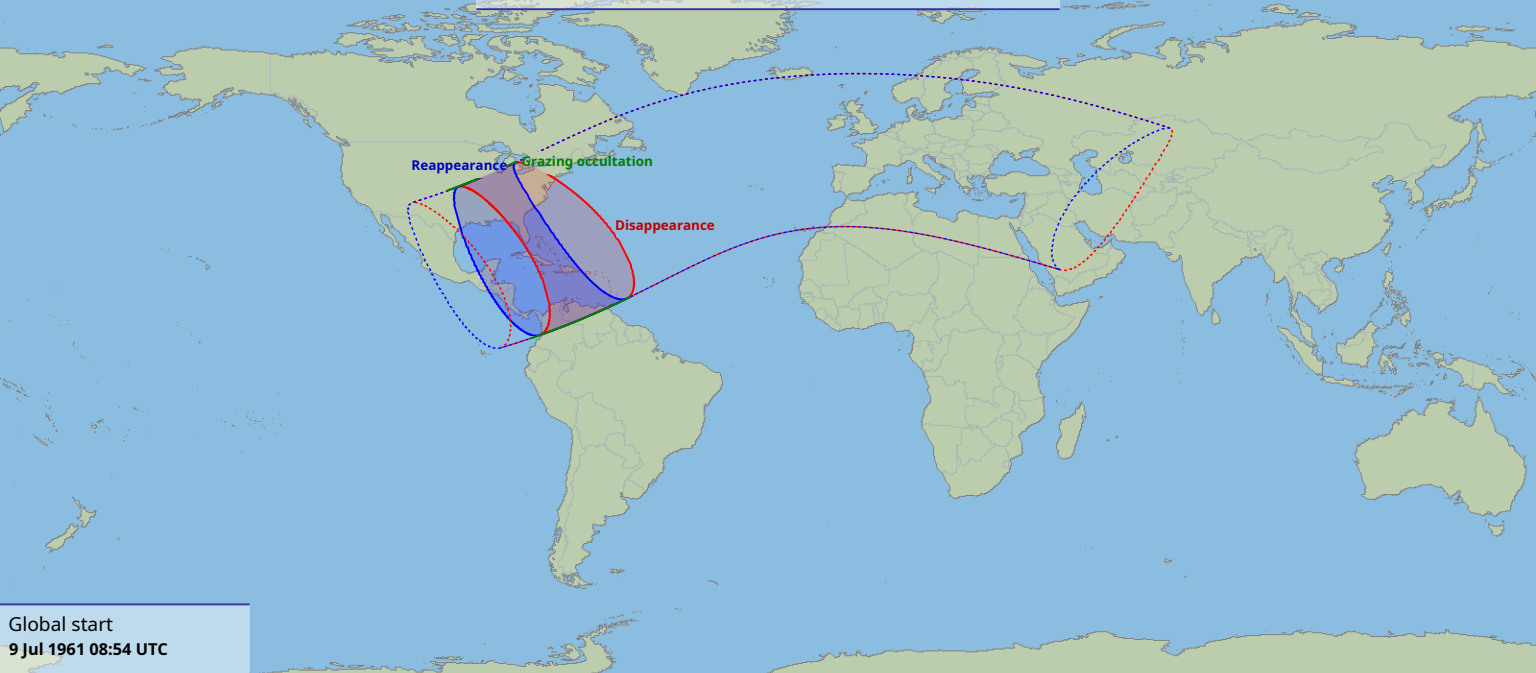

Visibility of the lunar occultation of Aldebaran on 9 Jul 1961

Global start
9 Jul 1961 08:54 UTC

Global end
9 Jul 1961 13:07 UTC