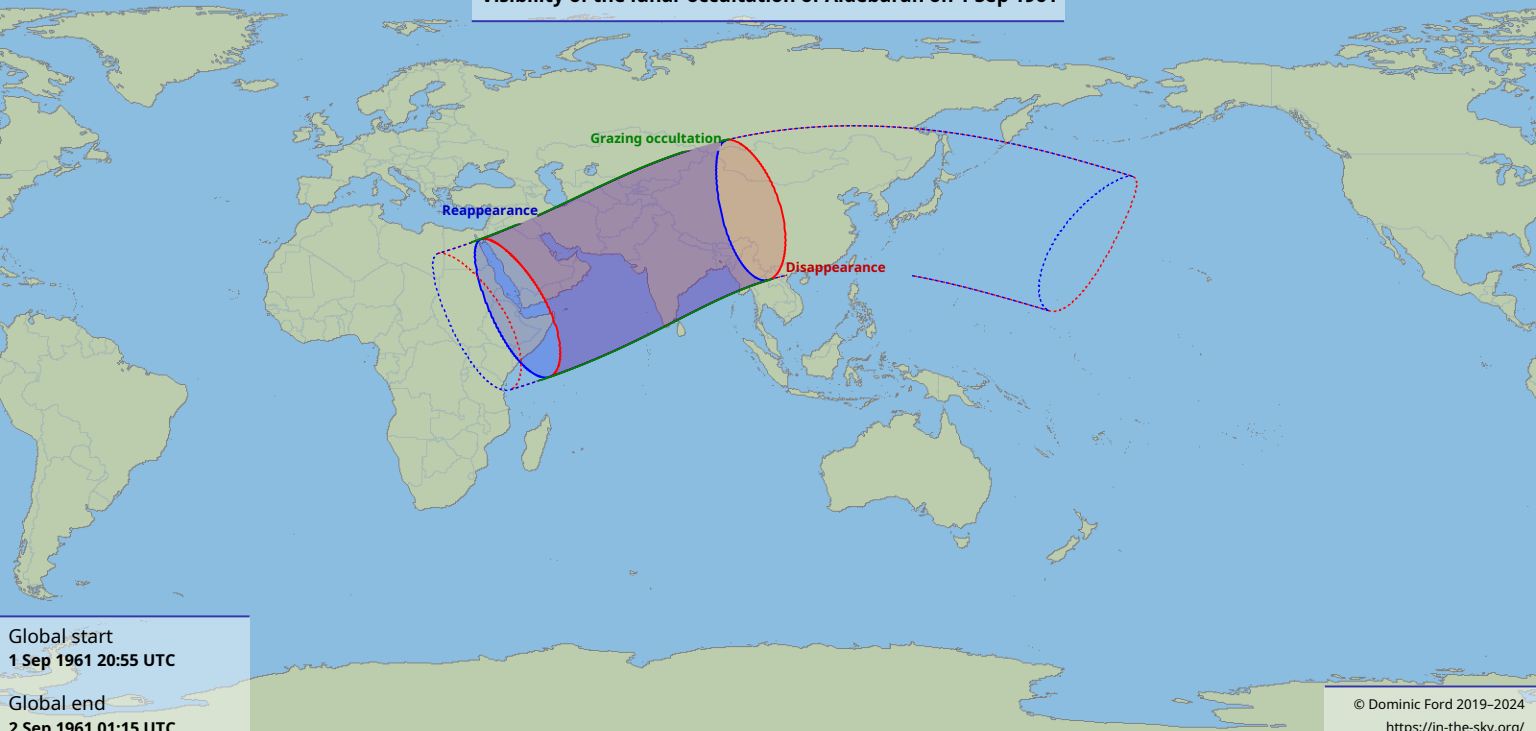

Visibility of the lunar occultation of Aldebaran on 1 Sep 1961

Global start
1 Sep 1961 20:55 UTC

Global end
2 Sep 1961 01:15 UTC