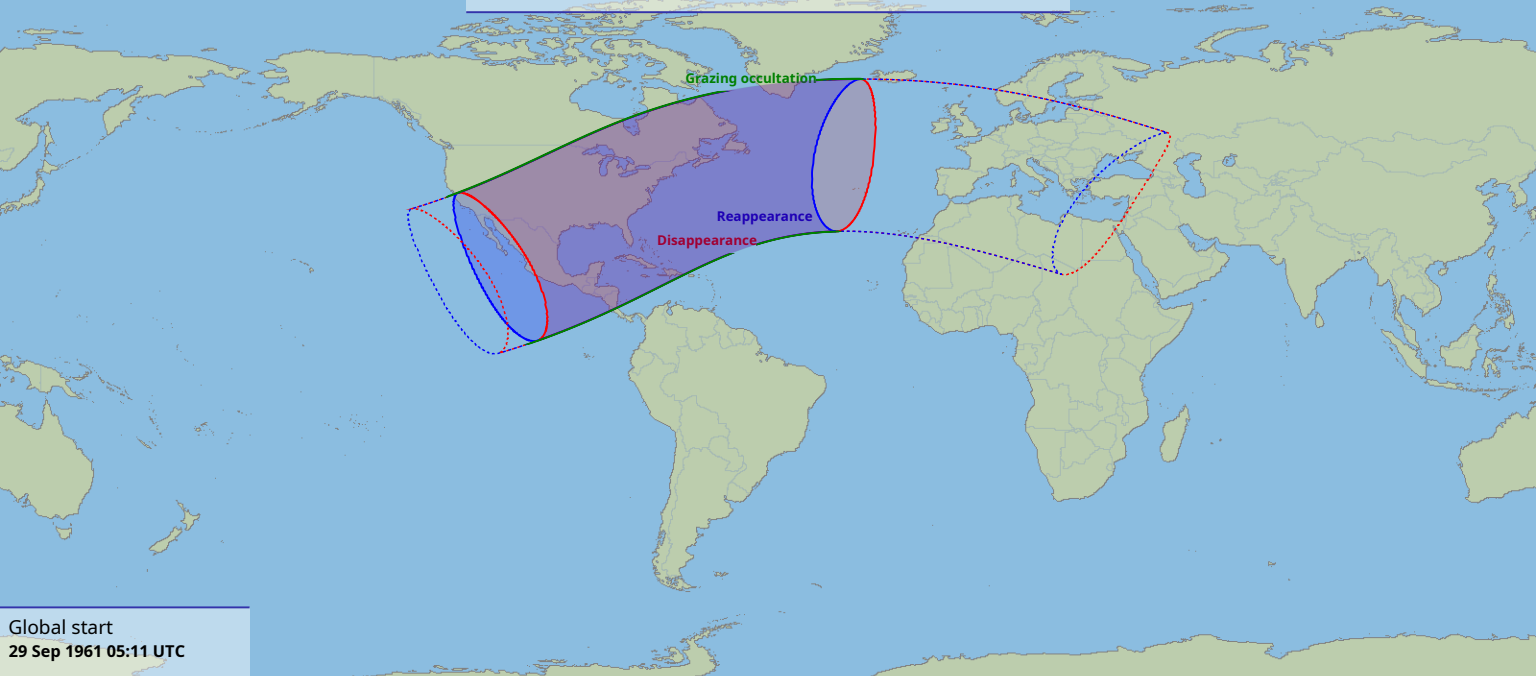

# Visibility of the lunar occultation of Aldebaran on 29 Sep 1961

Global start  
29 Sep 1961 05:11 UTC

Global end  
29 Sep 1961 09:20 UTC