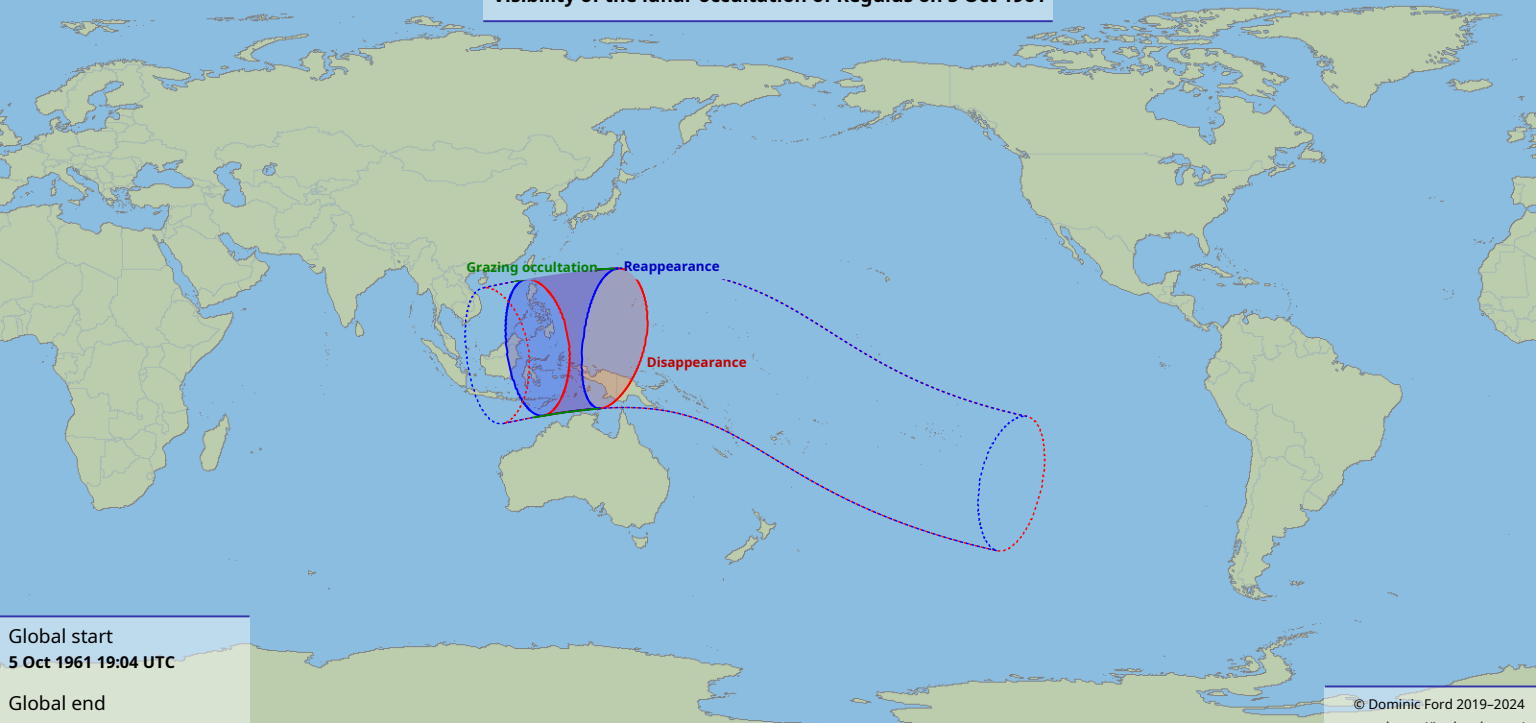

Visibility of the lunar occultation of Regulus on 5 Oct 1961

Global start
5 Oct 1961 19:04 UTC

Global end
5 Oct 1961 23:37 UTC