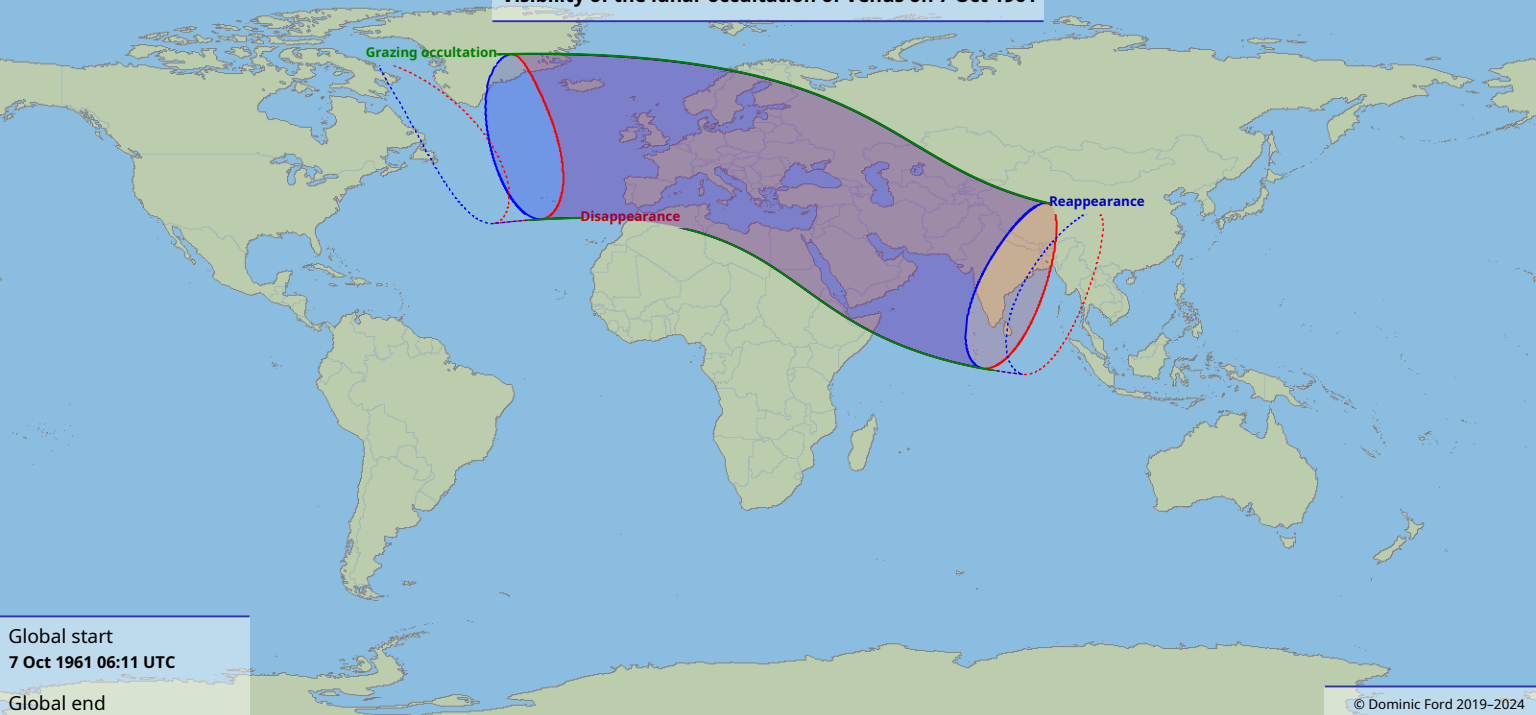

# Visibility of the lunar occultation of Venus on 7 Oct 1961

Global start  
7 Oct 1961 06:11 UTC

Global end  
7 Oct 1961 10:50 UTC