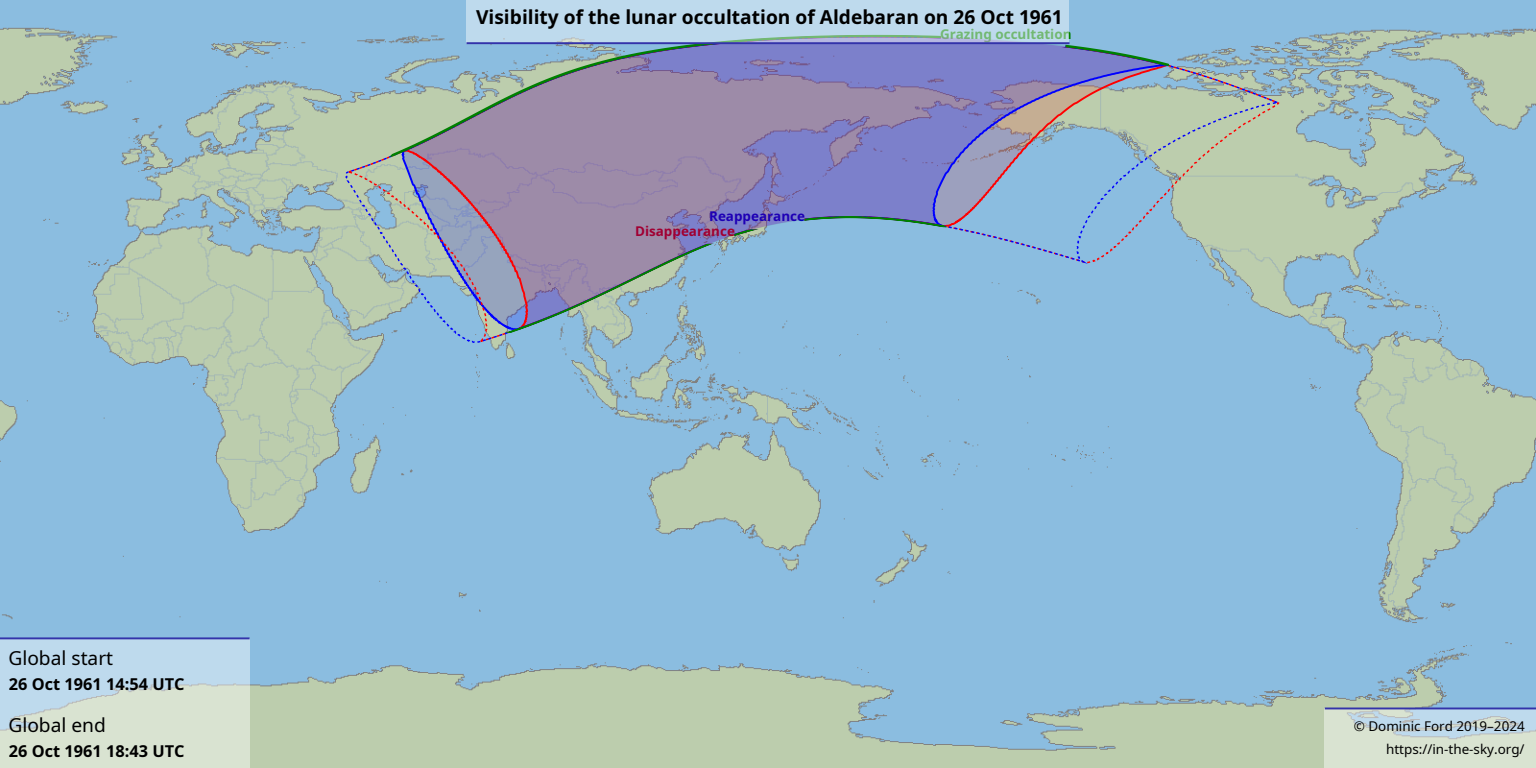

# Visibility of the lunar occultation of Aldebaran on 26 Oct 1961

Grazing occultation

Reappearance  
Disappearance

Global start  
26 Oct 1961 14:54 UTC

Global end  
26 Oct 1961 18:43 UTC