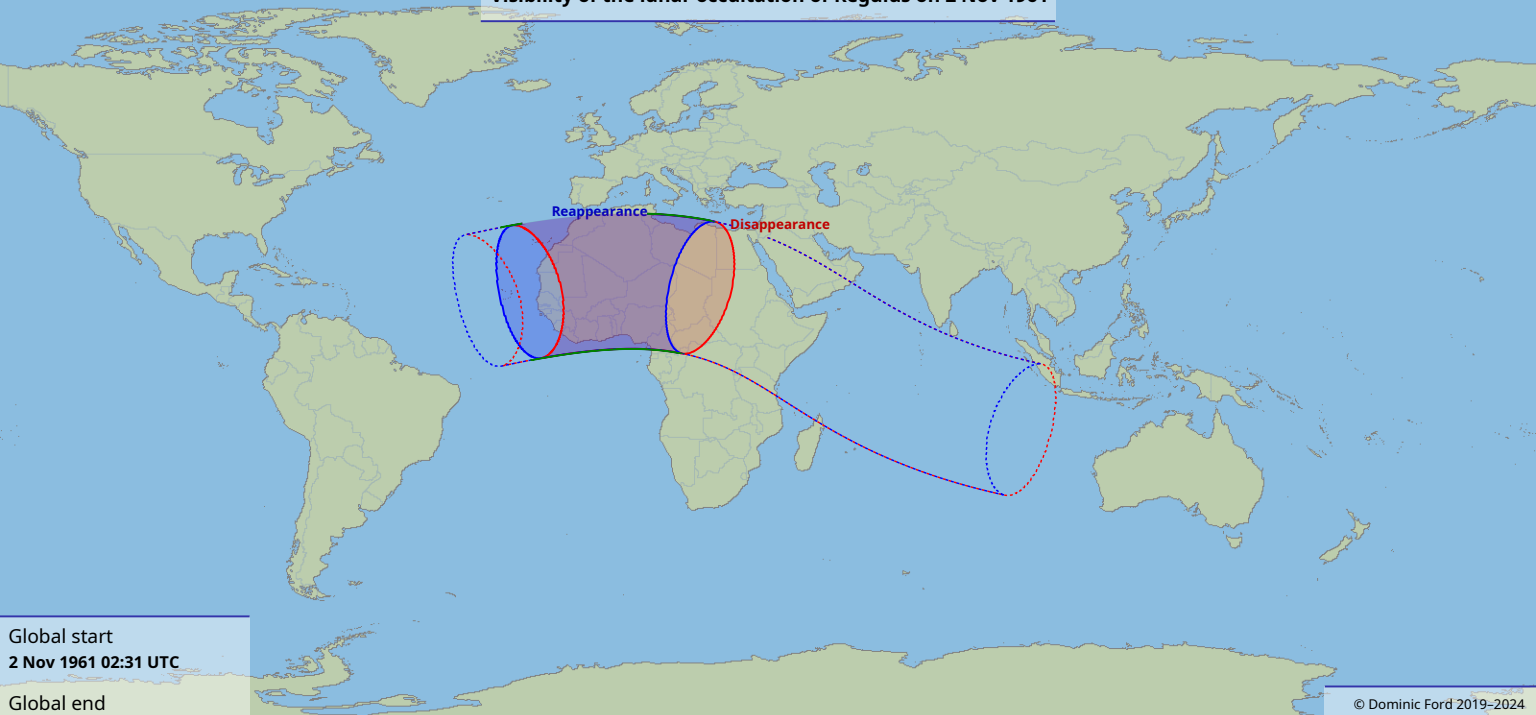

Visibility of the lunar occultation of Regulus on 2 Nov 1961

Global start
2 Nov 1961 02:31 UTC

Global end
2 Nov 1961 07:10 UTC