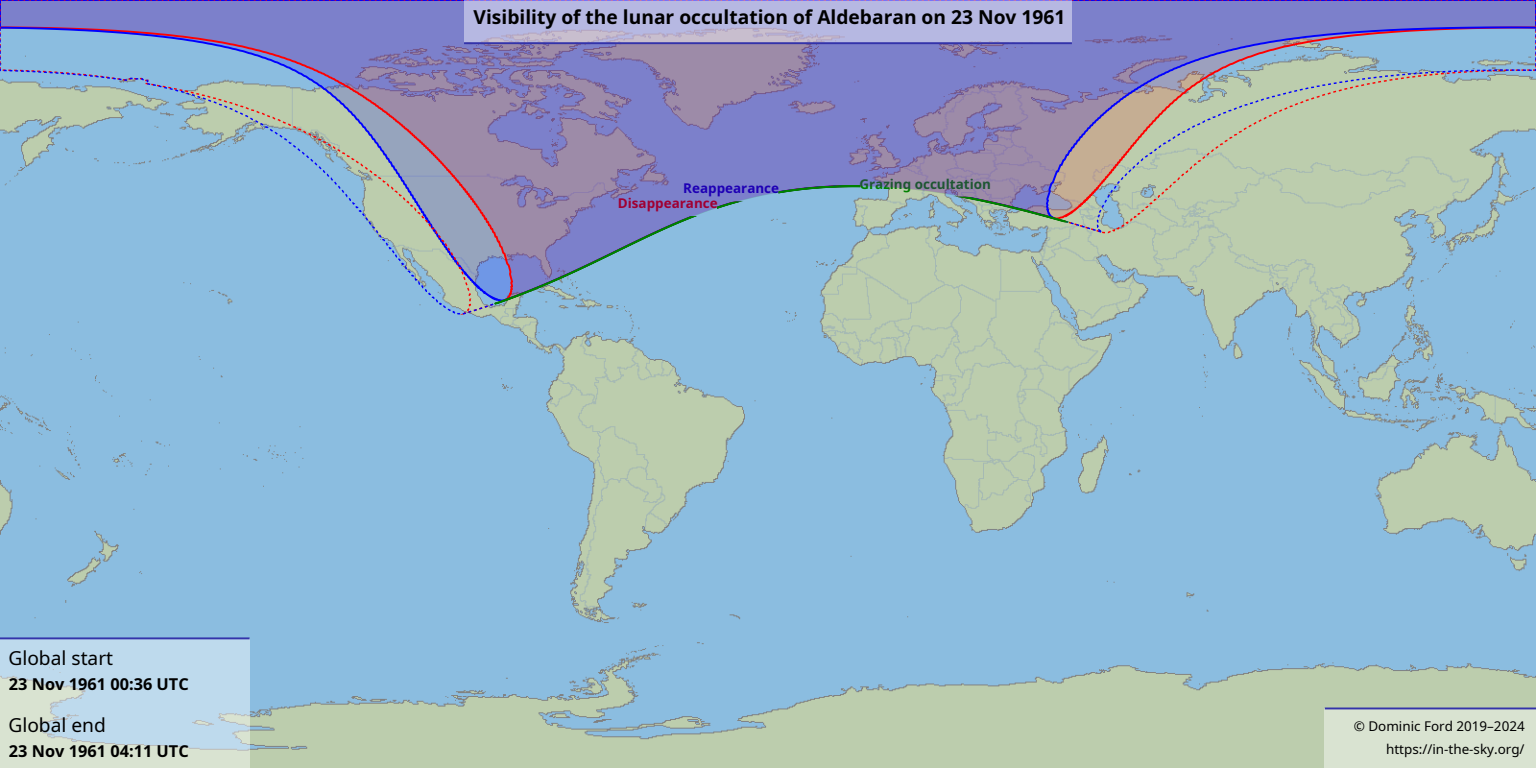

Visibility of the lunar occultation of Aldebaran on 23 Nov 1961

Disappearance
Reappearance

Grazing occultation

Global start
23 Nov 1961 00:36 UTC

Global end
23 Nov 1961 04:11 UTC