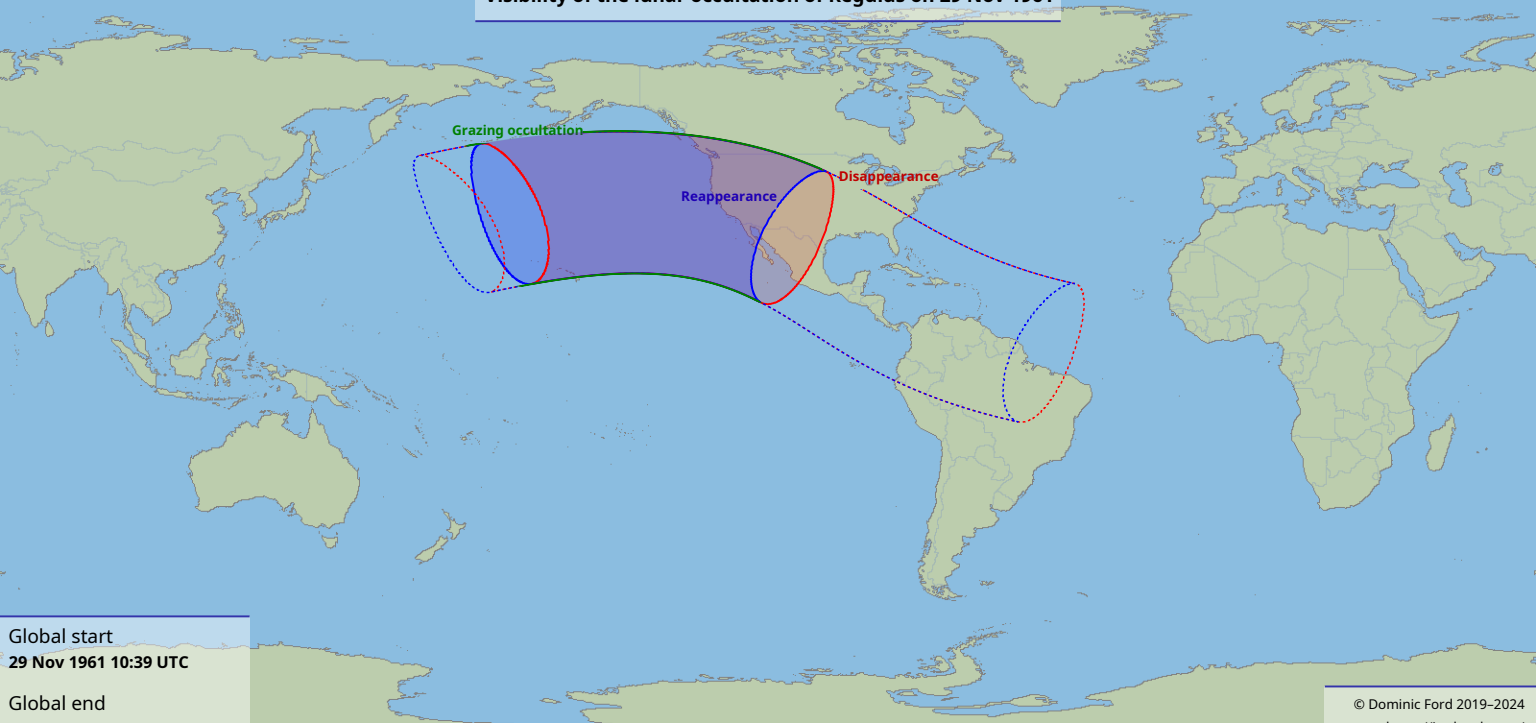

Visibility of the lunar occultation of Regulus on 29 Nov 1961

Global start
29 Nov 1961 10:39 UTC

Global end
29 Nov 1961 15:11 UTC