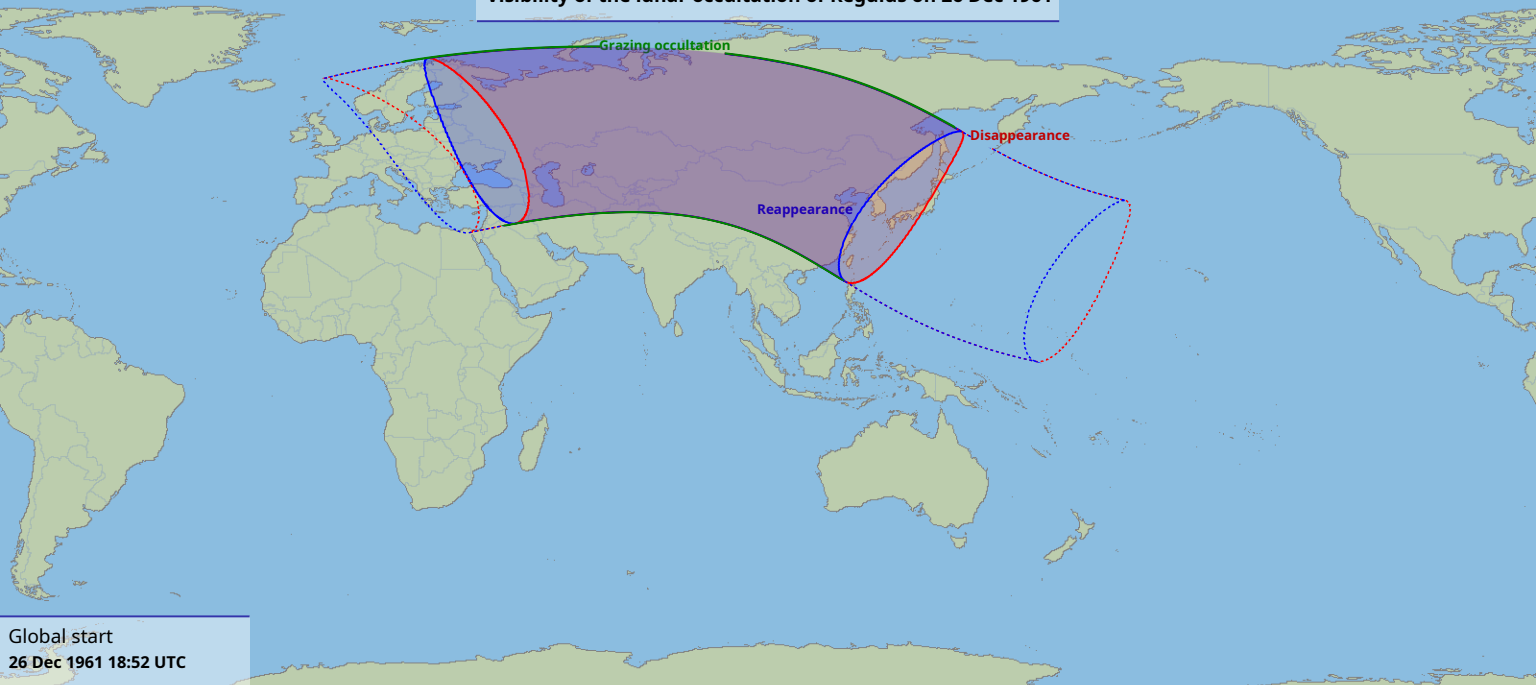

Visibility of the lunar occultation of Regulus on 26 Dec 1961

Global start
26 Dec 1961 18:52 UTC

Global end
26 Dec 1961 23:03 UTC