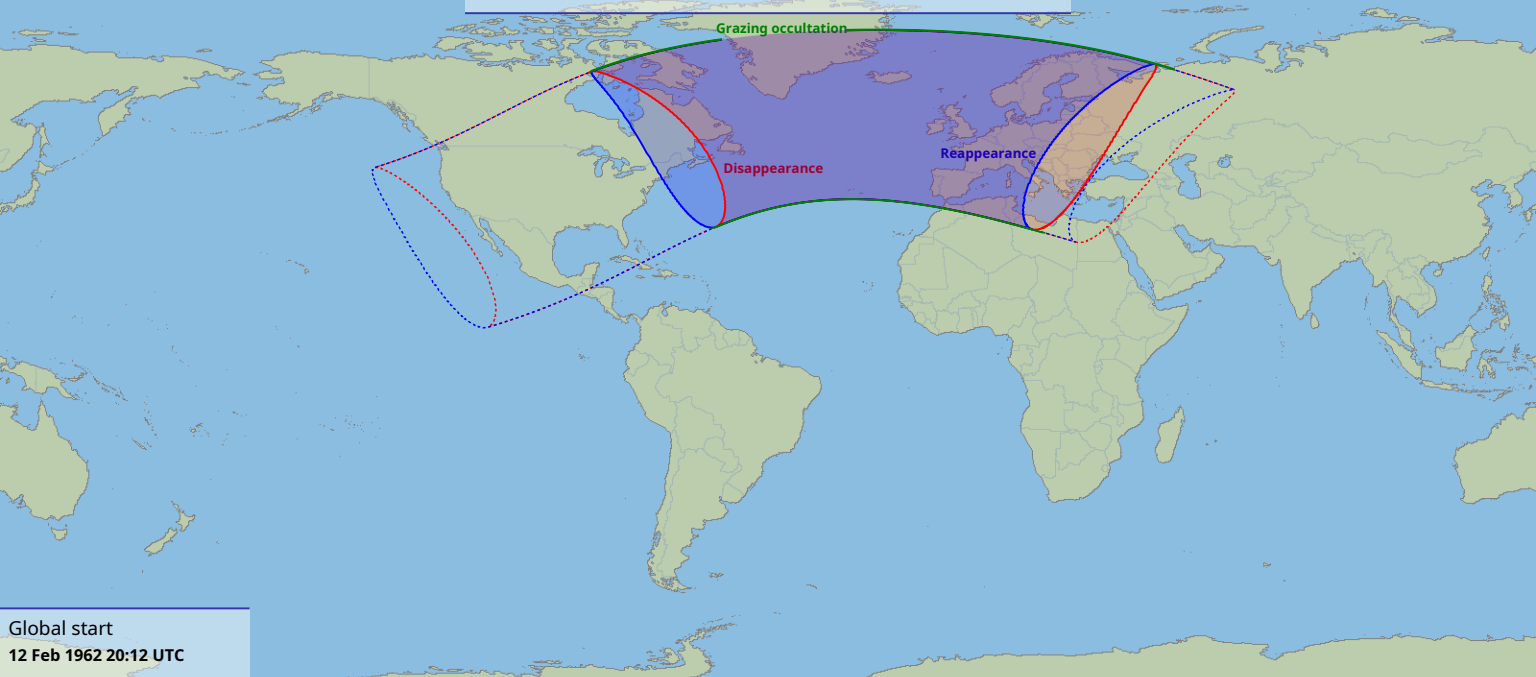

Visibility of the lunar occultation of Aldebaran on 12 Feb 1962

Global start
12 Feb 1962 20:12 UTC

Global end
13 Feb 1962 00:12 UTC