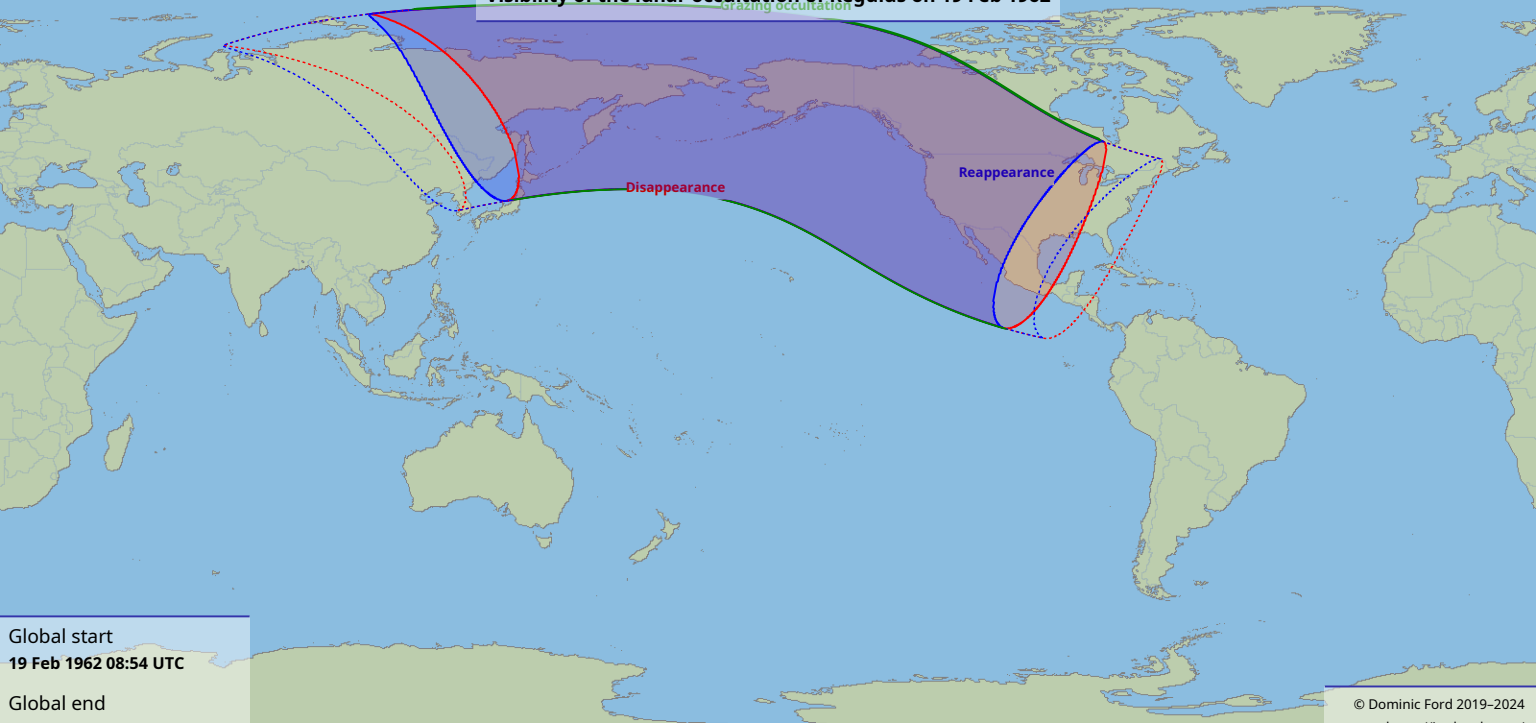

Visibility of the lunar occultation of Regulus on 19 Feb 1962

Global start
19 Feb 1962 08:54 UTC

Global end
19 Feb 1962 12:55 UTC