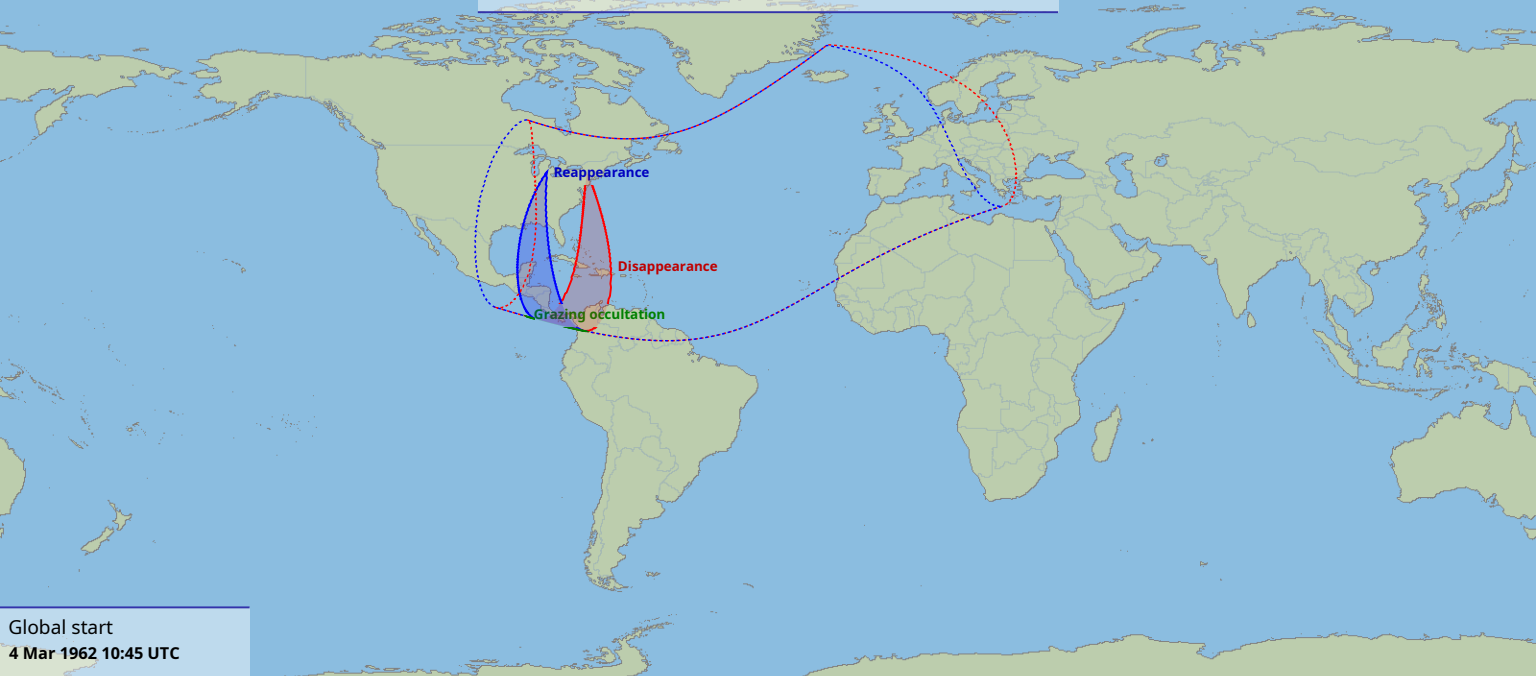

# Visibility of the lunar occultation of Mercury on 4 Mar 1962

Global start  
4 Mar 1962 10:45 UTC

Global end  
4 Mar 1962 14:31 UTC