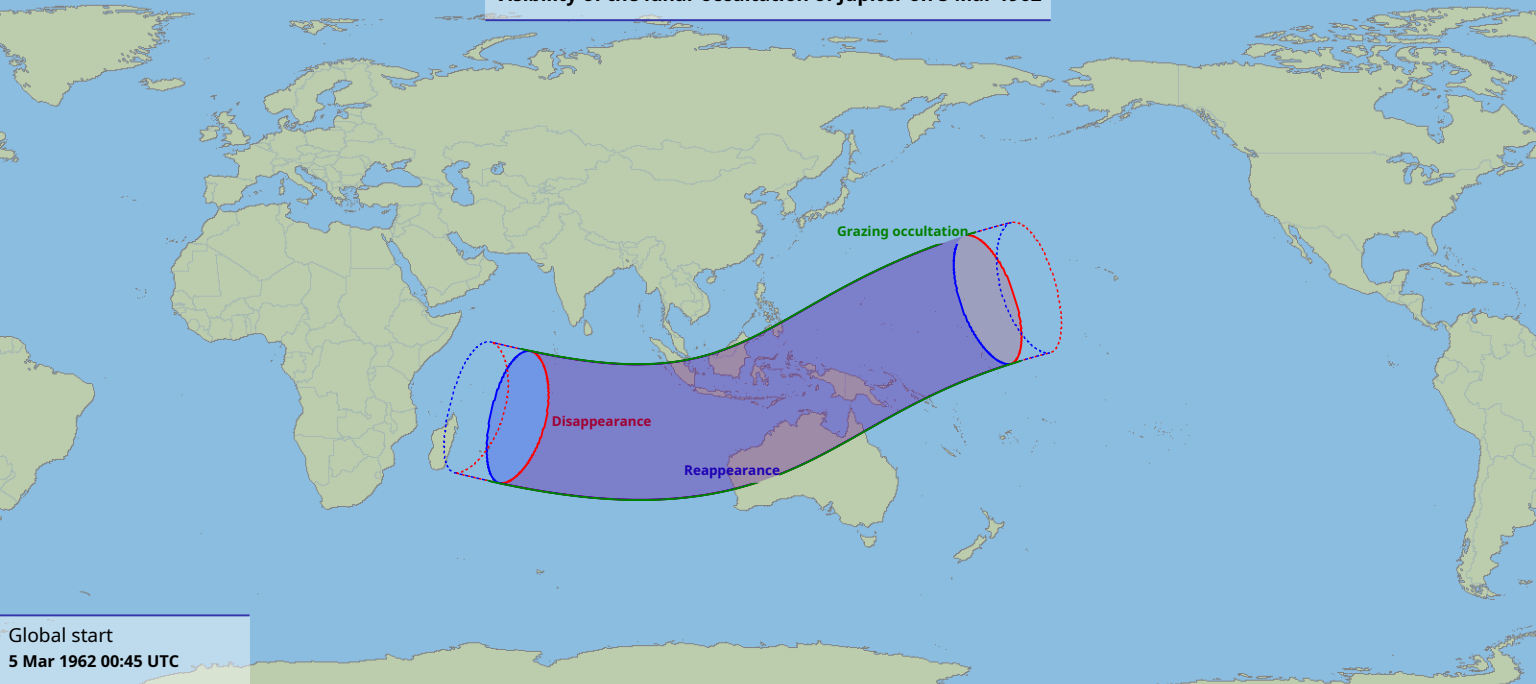

Visibility of the lunar occultation of Jupiter on 5 Mar 1962

Global start
5 Mar 1962 00:45 UTC

Global end
5 Mar 1962 04:54 UTC