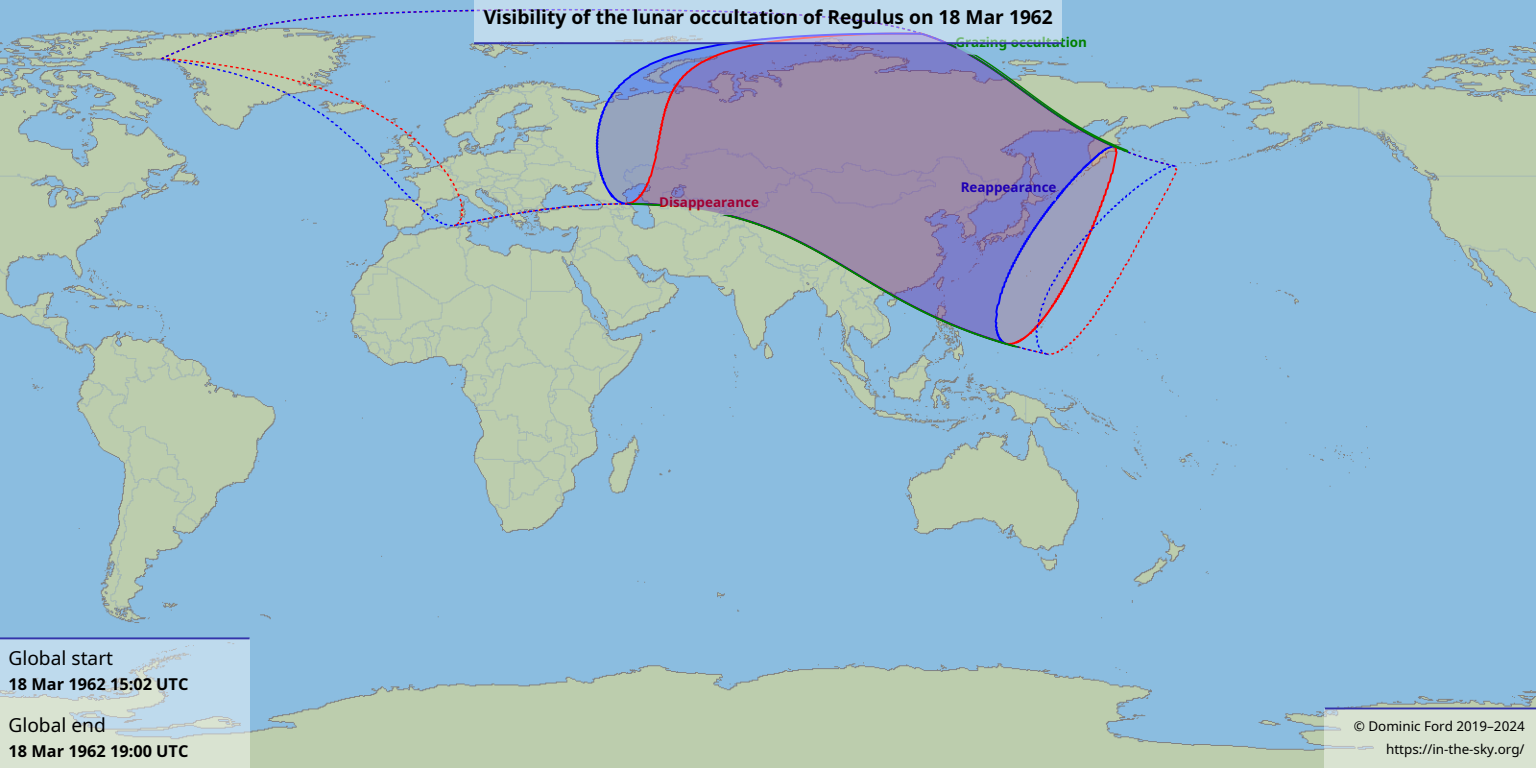

# Visibility of the lunar occultation of Regulus on 18 Mar 1962

Global start  
18 Mar 1962 15:02 UTC

Global end  
18 Mar 1962 19:00 UTC