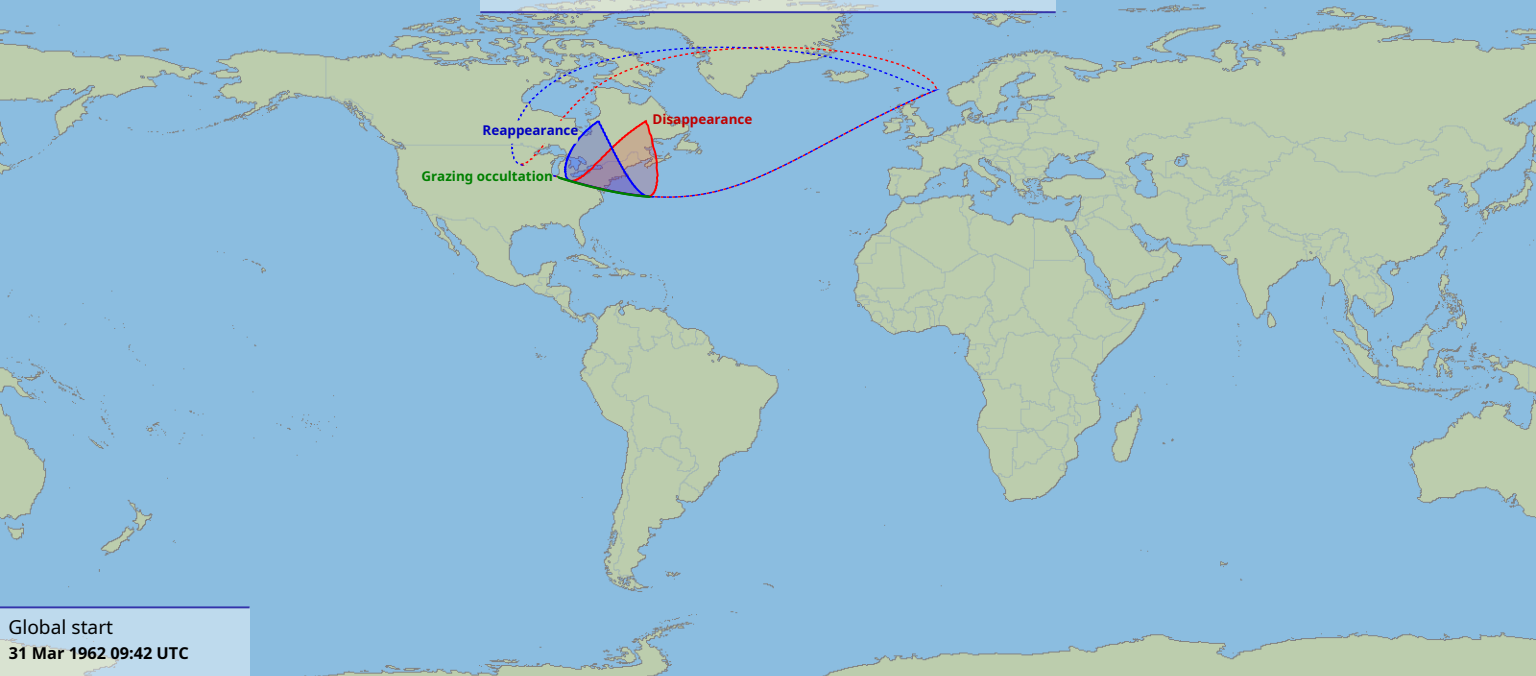

Visibility of the lunar occultation of Saturn on 31 Mar 1962

Global start
31 Mar 1962 09:42 UTC

Global end
31 Mar 1962 11:44 UTC