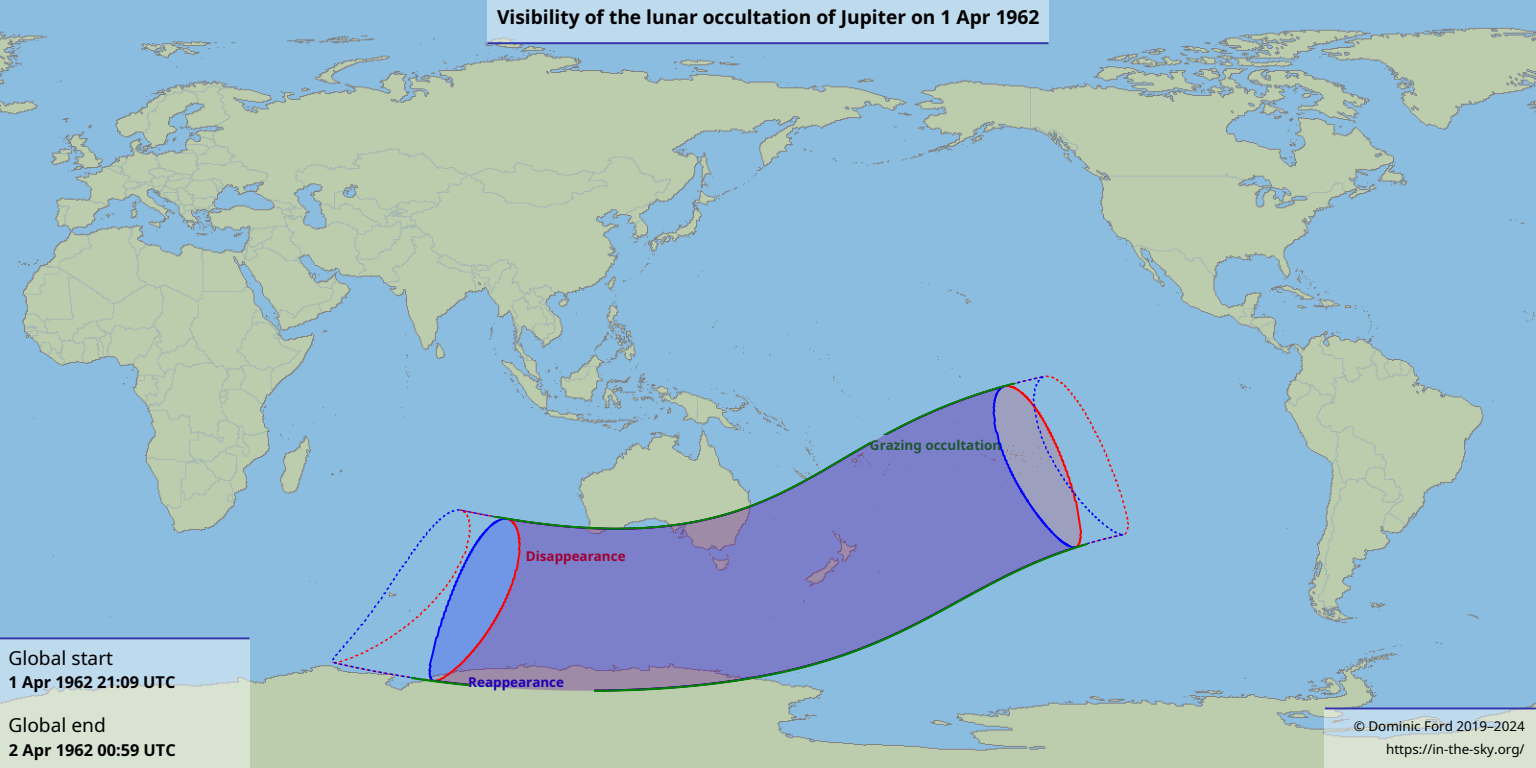

# Visibility of the lunar occultation of Jupiter on 1 Apr 1962

Global start  
1 Apr 1962 21:09 UTC

Global end  
2 Apr 1962 00:59 UTC