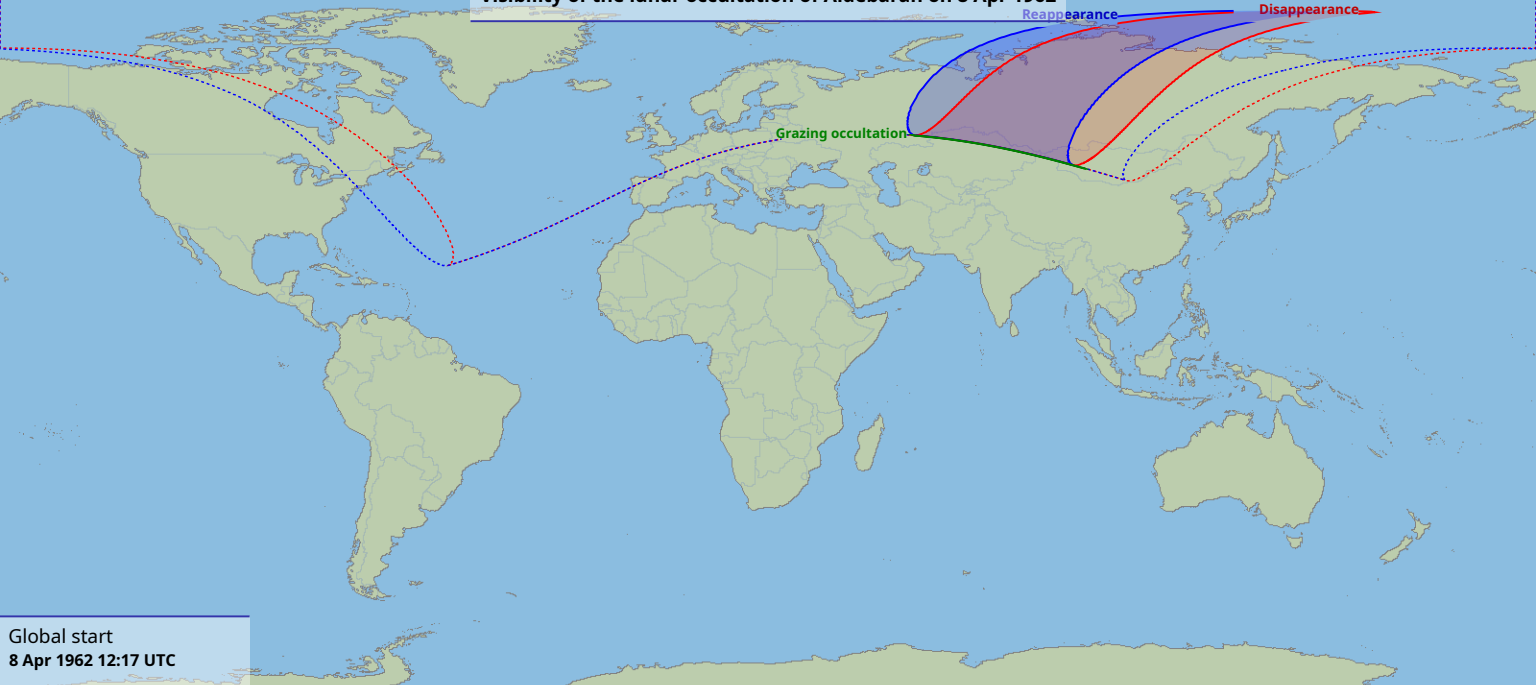

Visibility of the lunar occultation of Aldebaran on 8 Apr 1962

Global start
8 Apr 1962 12:17 UTC

Global end
8 Apr 1962 15:32 UTC