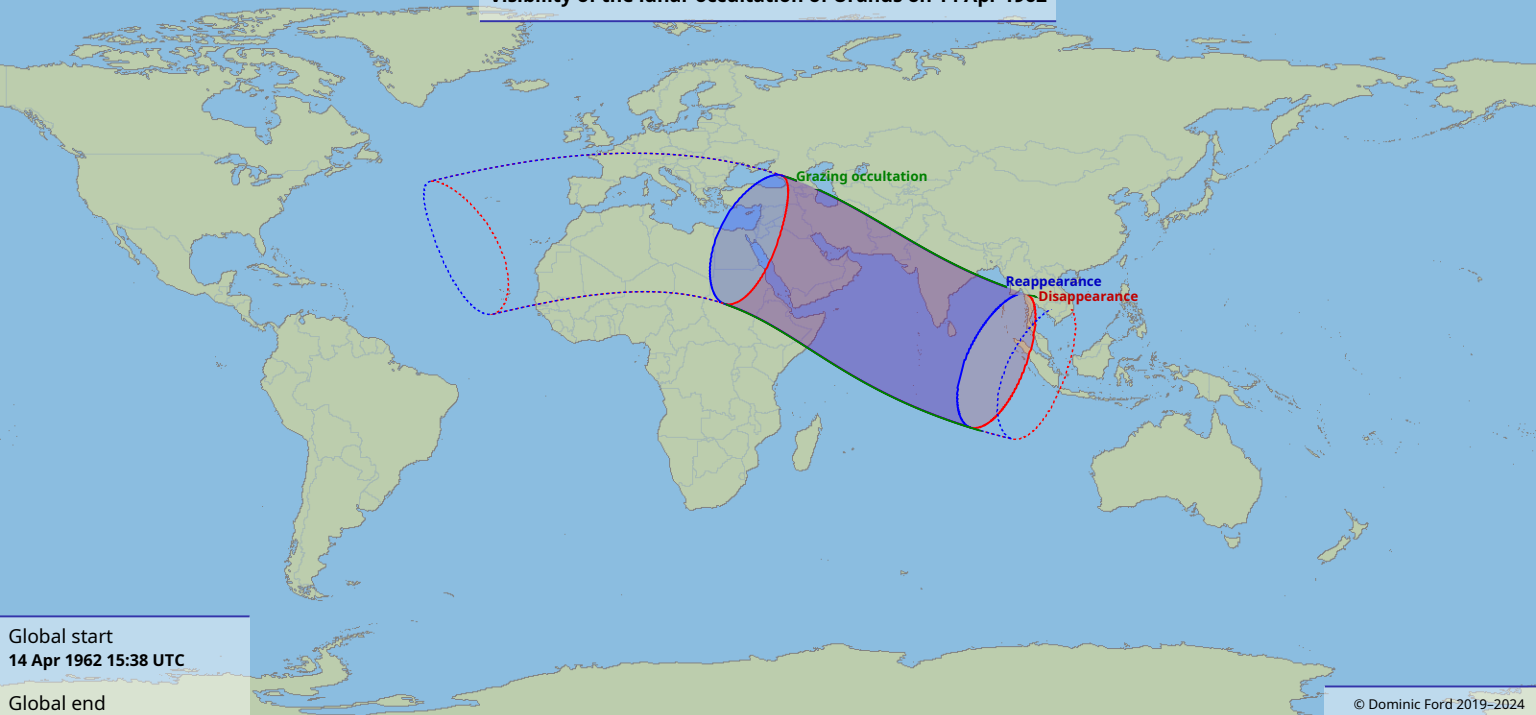

# Visibility of the lunar occultation of Uranus on 14 Apr 1962

Global start  
14 Apr 1962 15:38 UTC

Global end  
14 Apr 1962 20:12 UTC