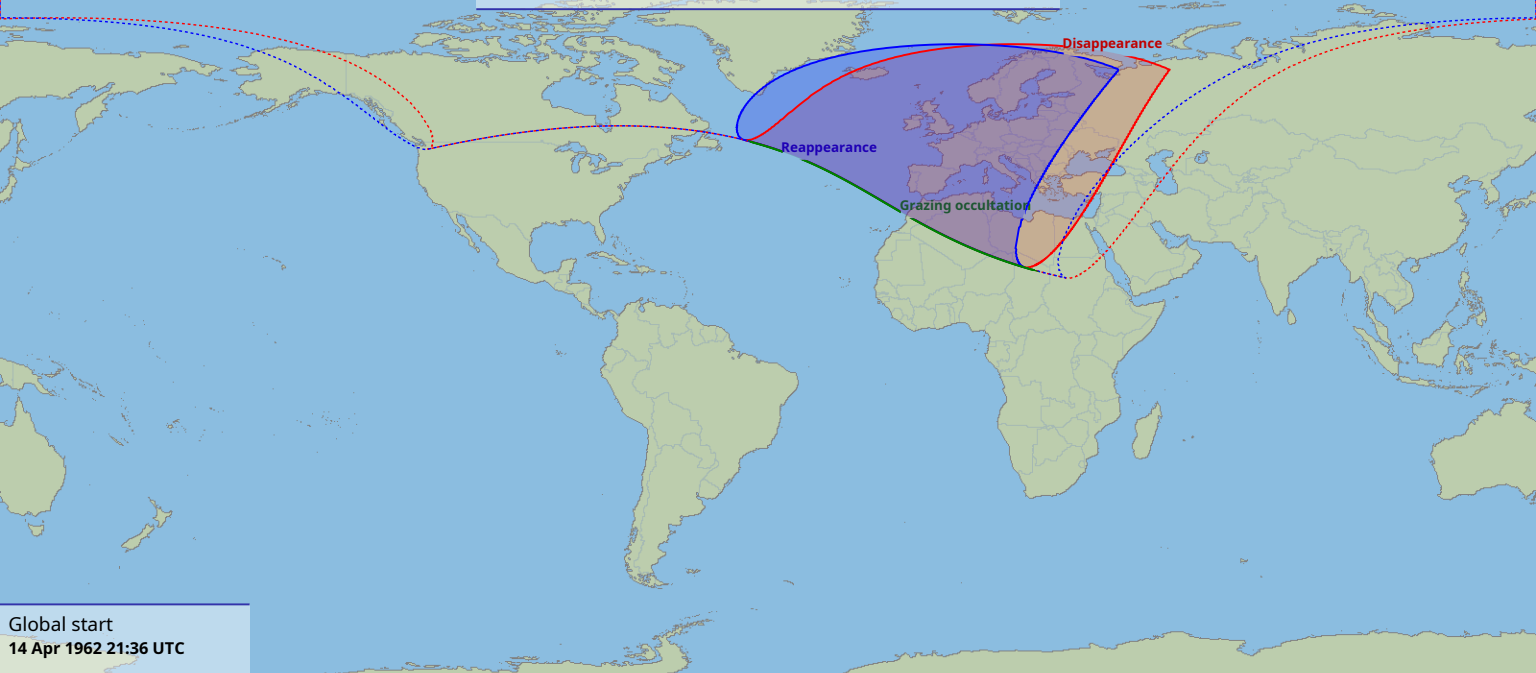

Visibility of the lunar occultation of Regulus on 14 Apr 1962

Global start
14 Apr 1962 21:36 UTC

Global end
15 Apr 1962 01:11 UTC