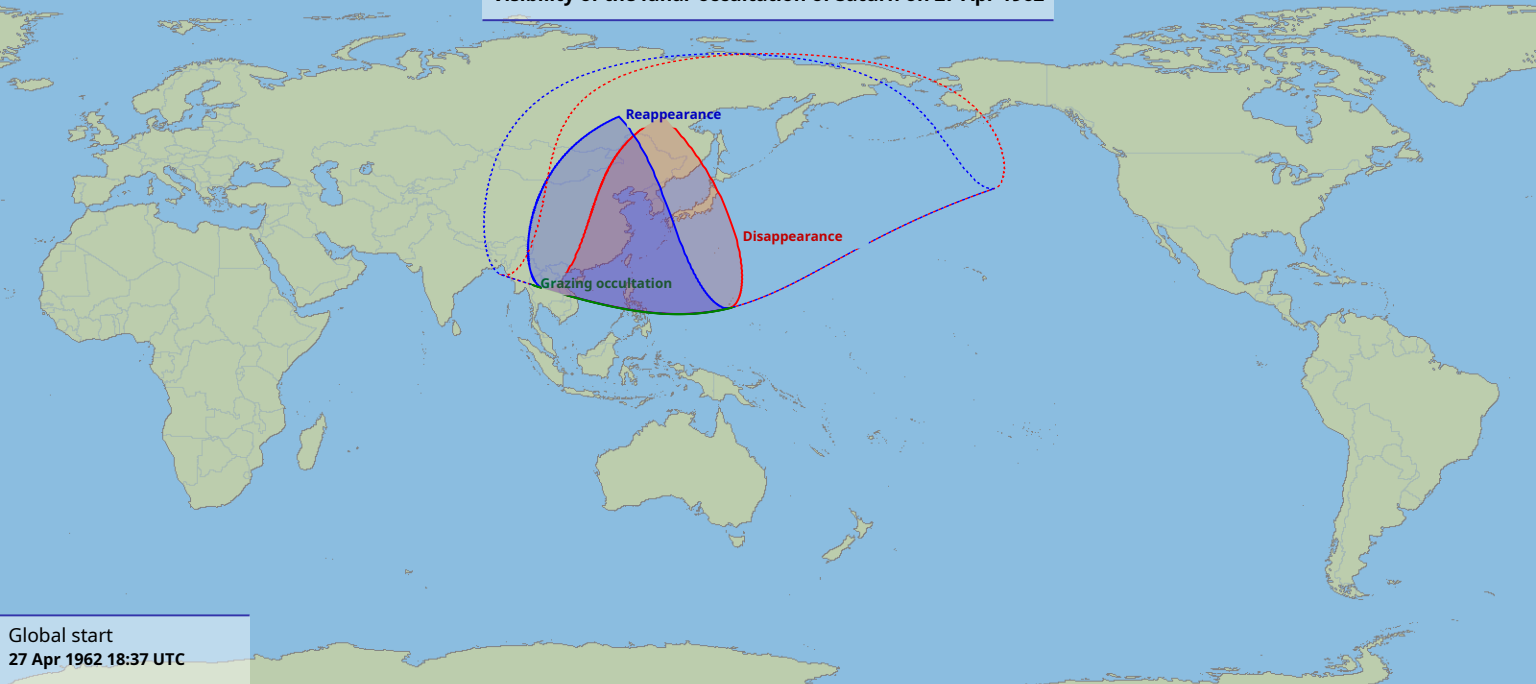

Visibility of the lunar occultation of Saturn on 27 Apr 1962

Global start
27 Apr 1962 18:37 UTC

Global end
27 Apr 1962 21:57 UTC