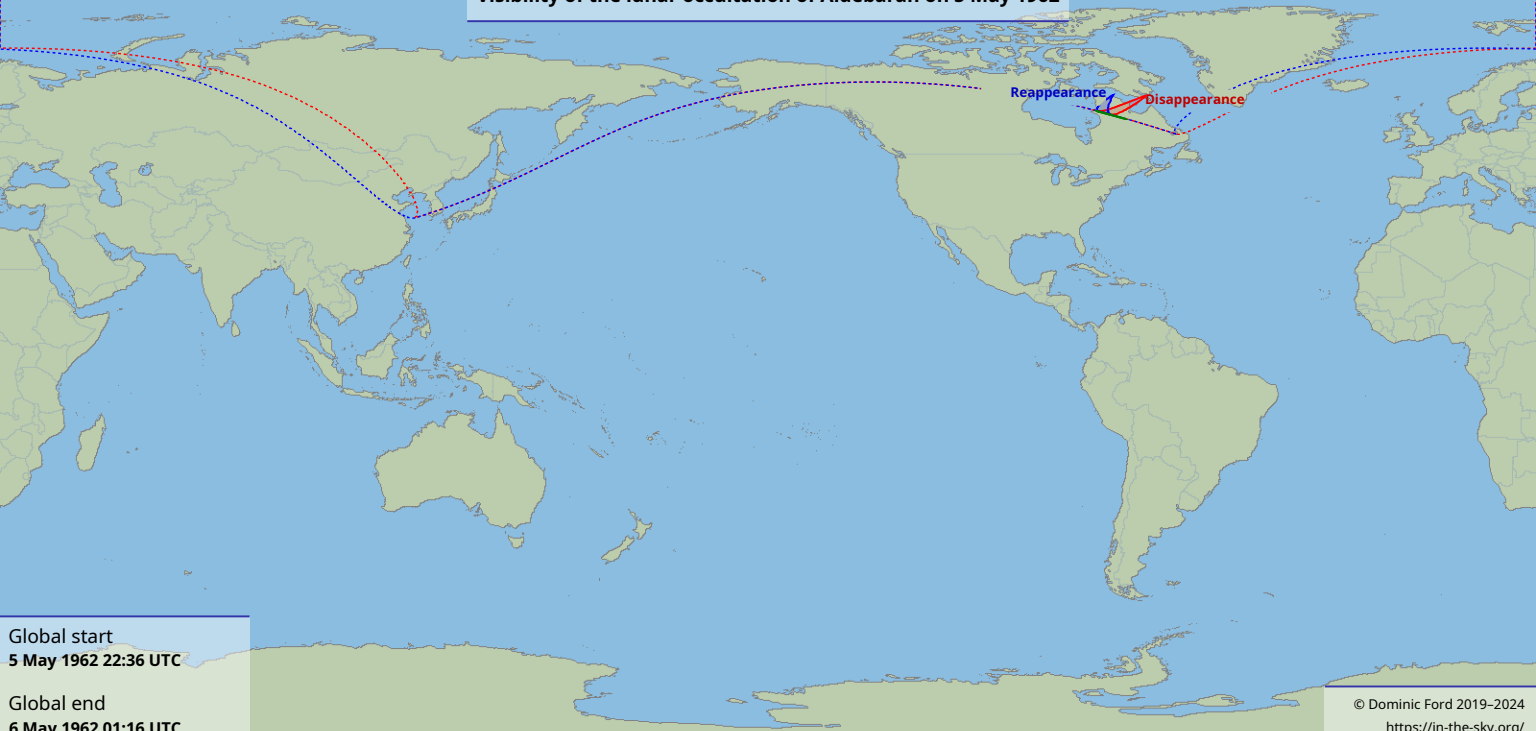

Visibility of the lunar occultation of Aldebaran on 5 May 1962

Global start
5 May 1962 22:36 UTC

Global end
6 May 1962 01:16 UTC