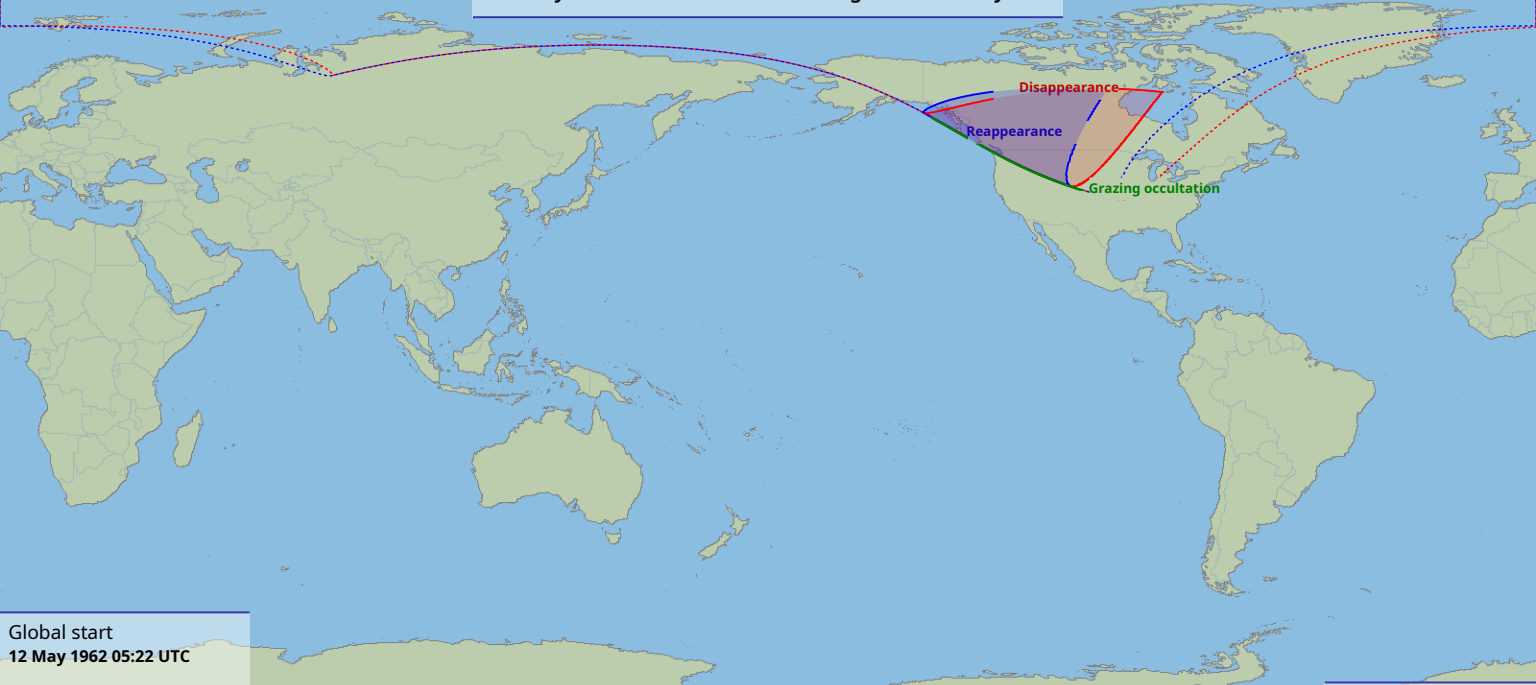

Visibility of the lunar occultation of Regulus on 12 May 1962

Global start
12 May 1962 05:22 UTC

Global end
12 May 1962 07:50 UTC