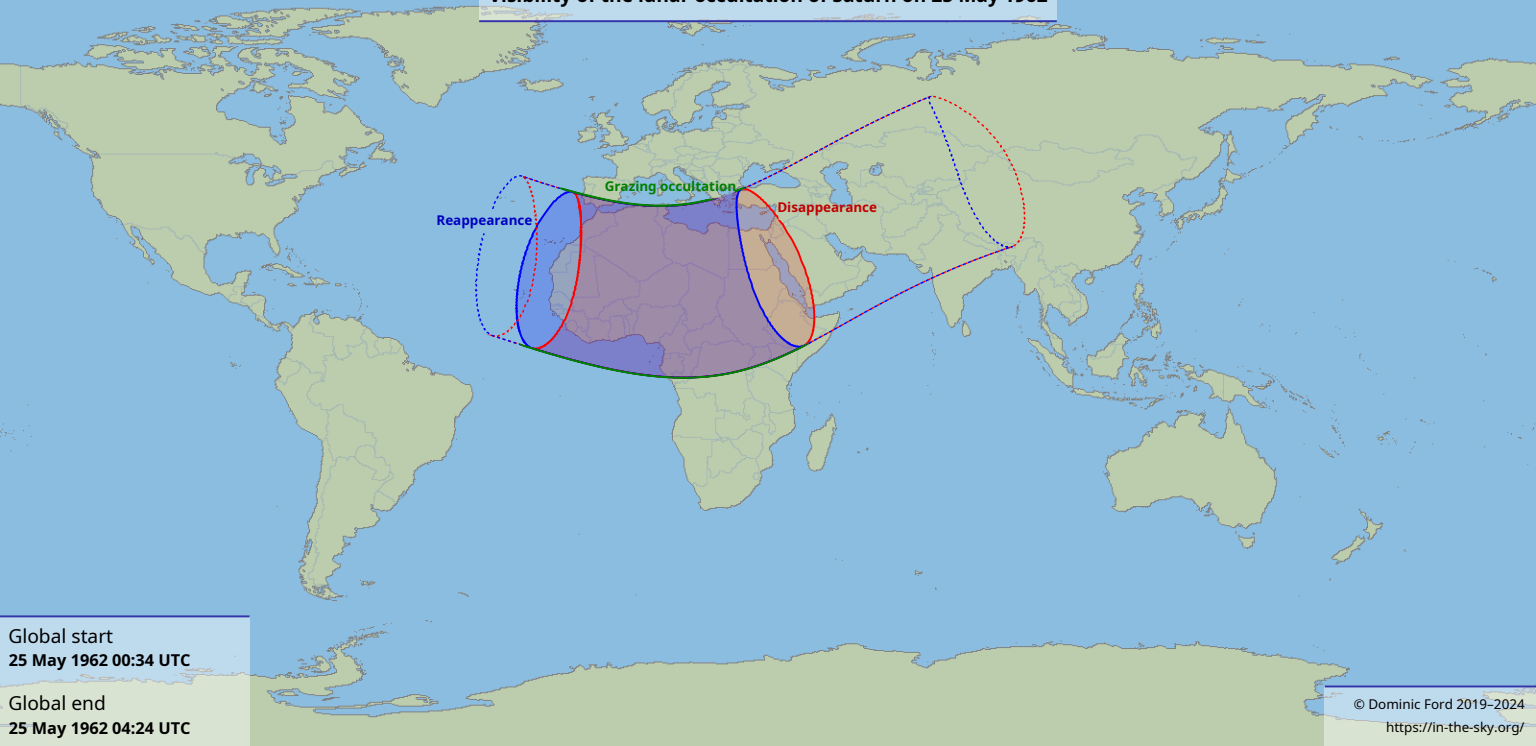

Visibility of the lunar occultation of Saturn on 25 May 1962

Global start
25 May 1962 00:34 UTC

Global end
25 May 1962 04:24 UTC