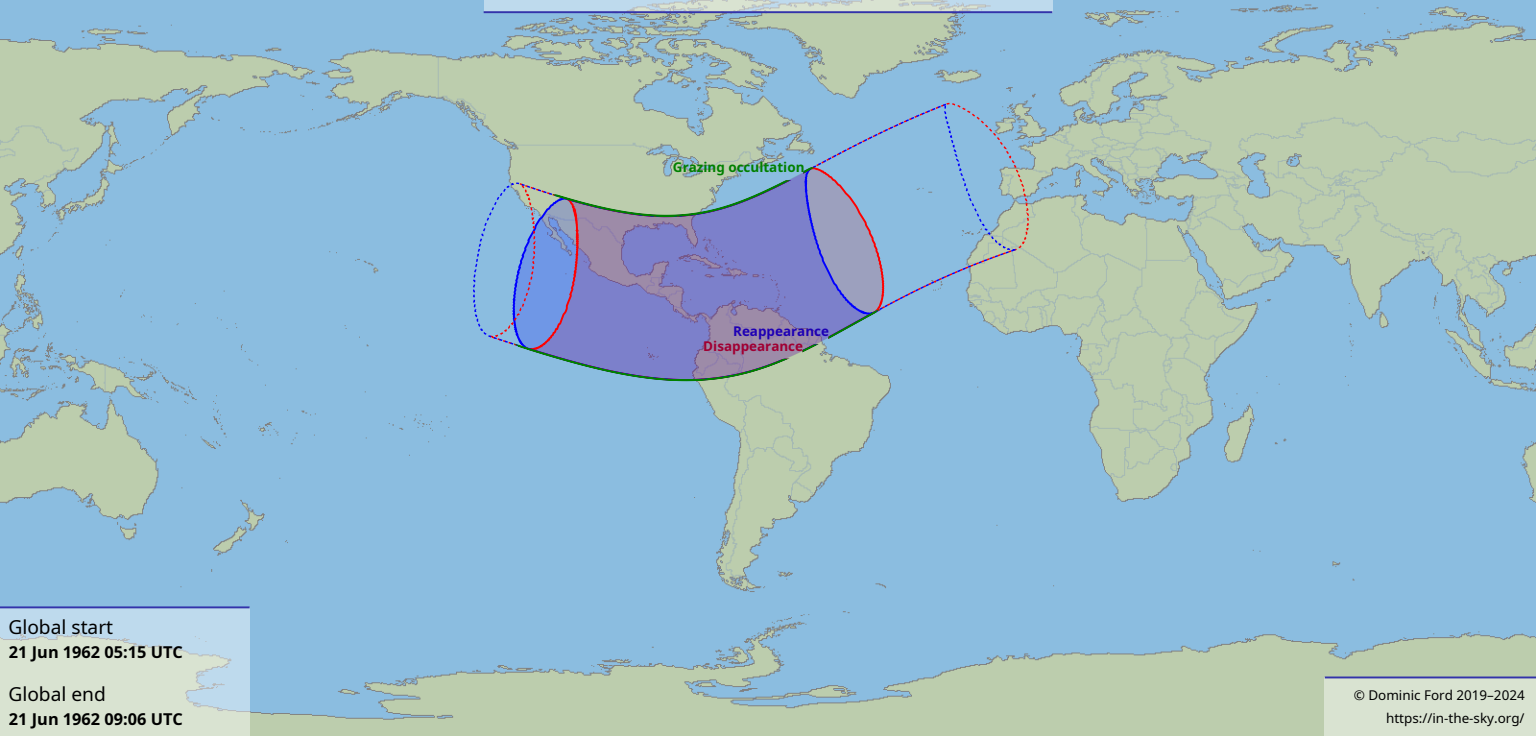

# Visibility of the lunar occultation of Saturn on 21 Jun 1962

Global start  
21 Jun 1962 05:15 UTC

Global end  
21 Jun 1962 09:06 UTC