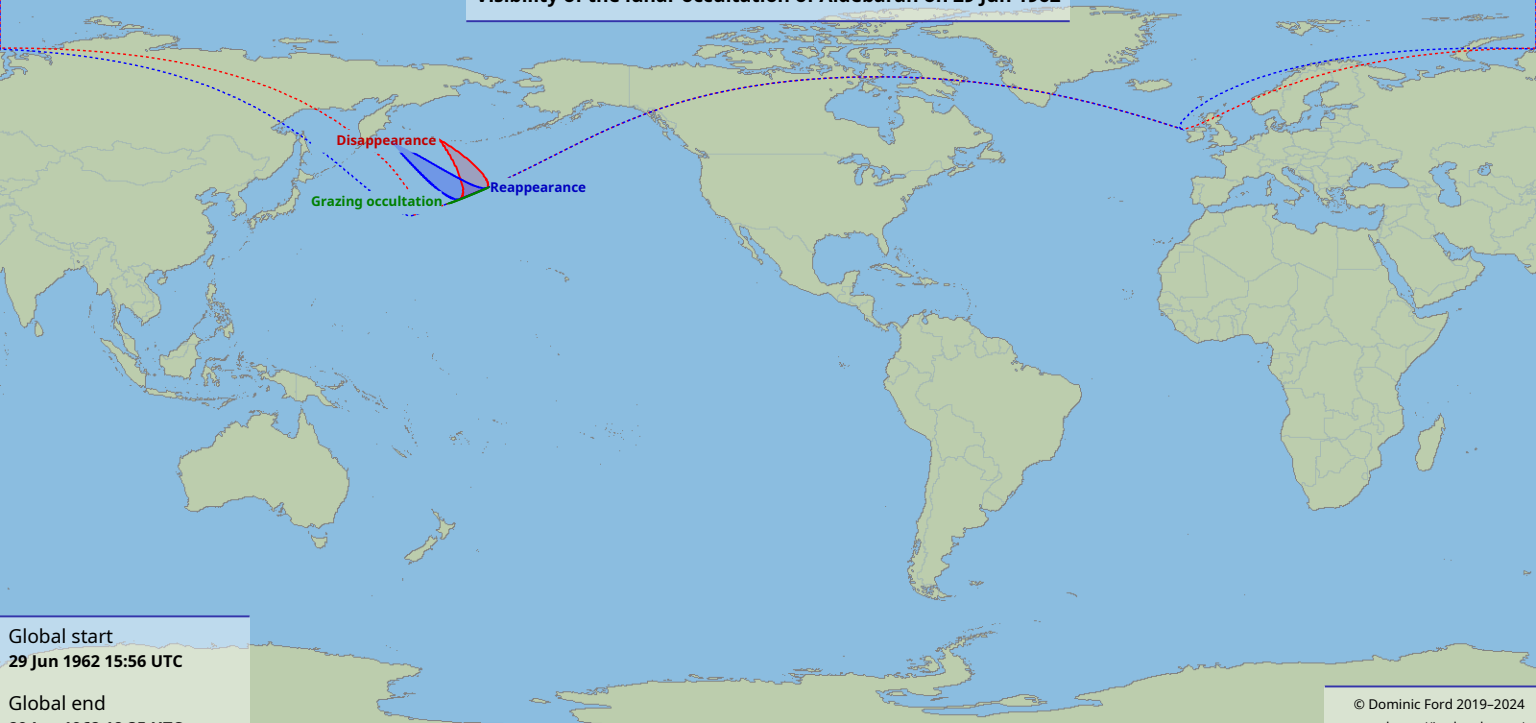

Visibility of the lunar occultation of Aldebaran on 29 Jun 1962

Global start
29 Jun 1962 15:56 UTC

Global end
29 Jun 1962 18:35 UTC