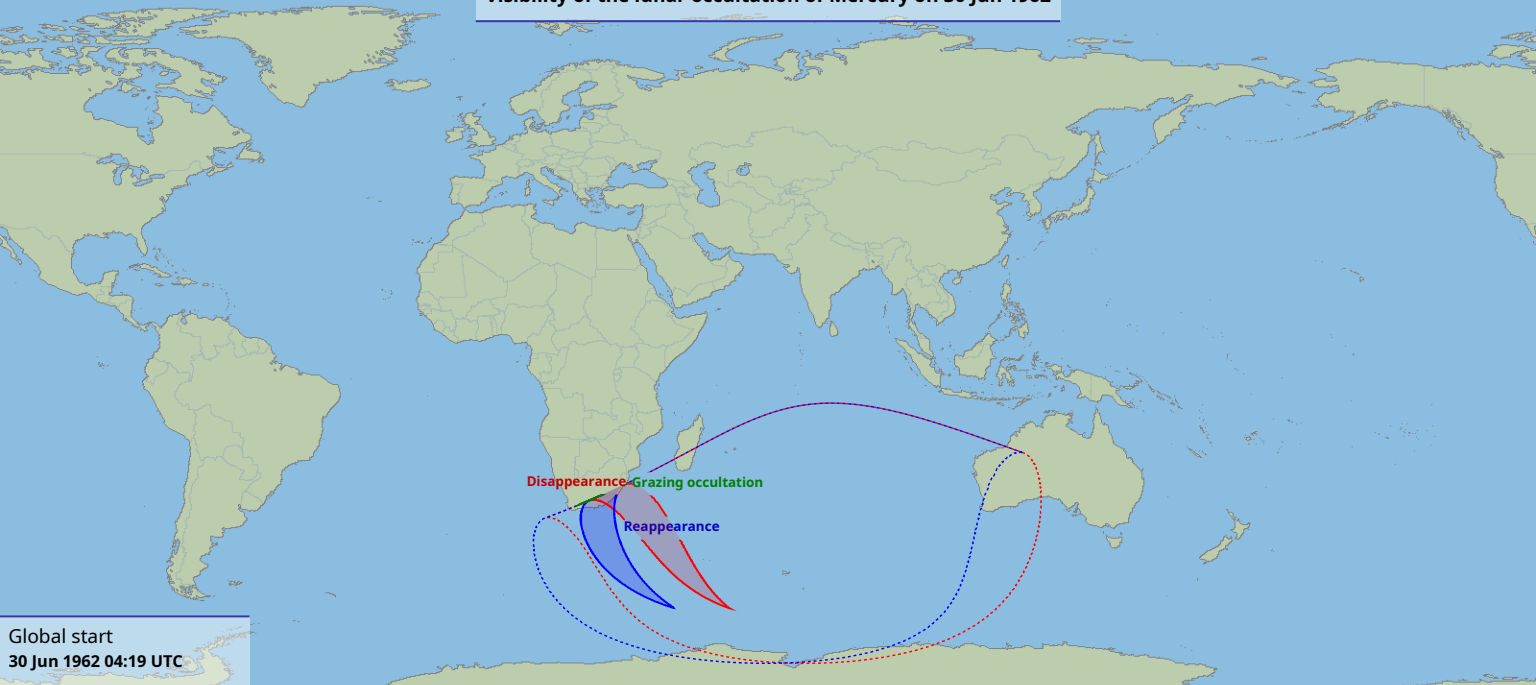

Visibility of the lunar occultation of Mercury on 30 Jun 1962

Global start
30 Jun 1962 04:19 UTC

Global end
30 Jun 1962 07:57 UTC