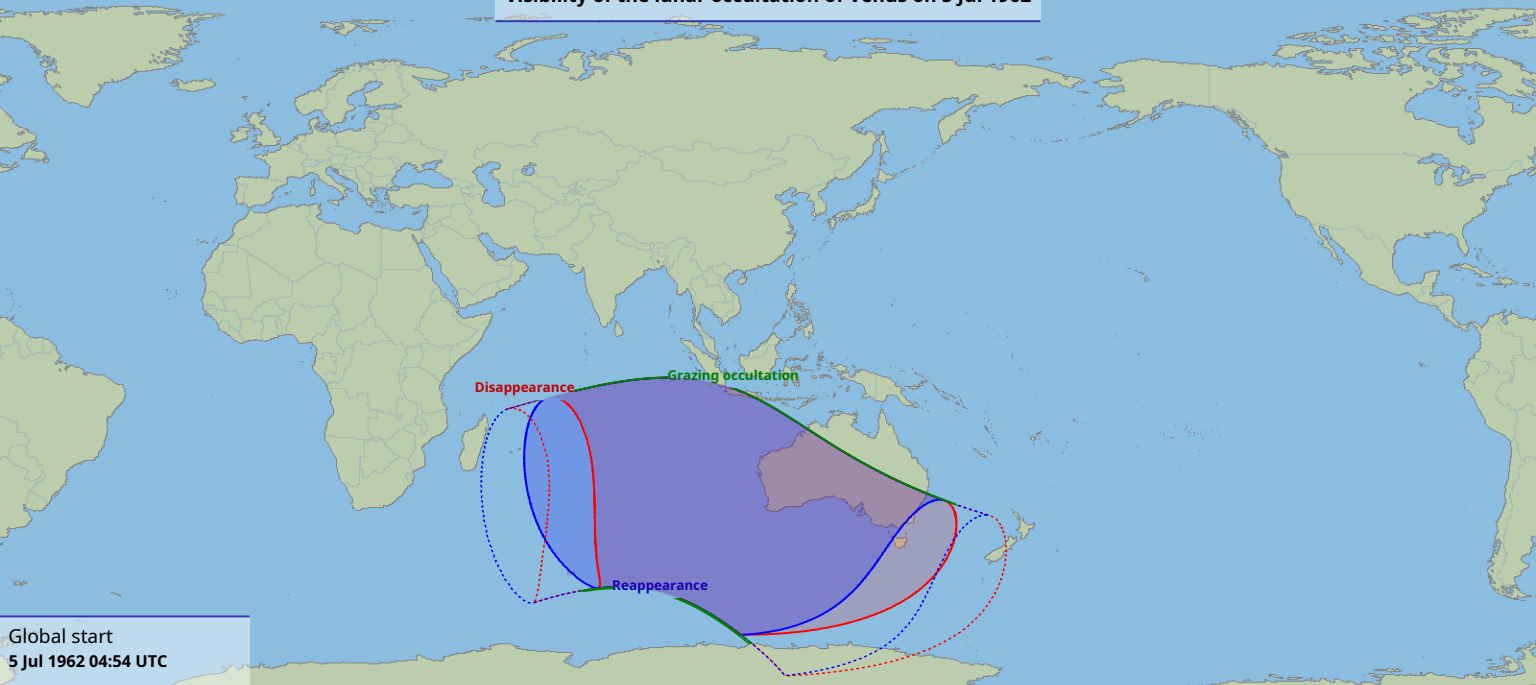

Visibility of the lunar occultation of Venus on 5 Jul 1962

Global start
5 Jul 1962 04:54 UTC

Global end
5 Jul 1962 09:08 UTC