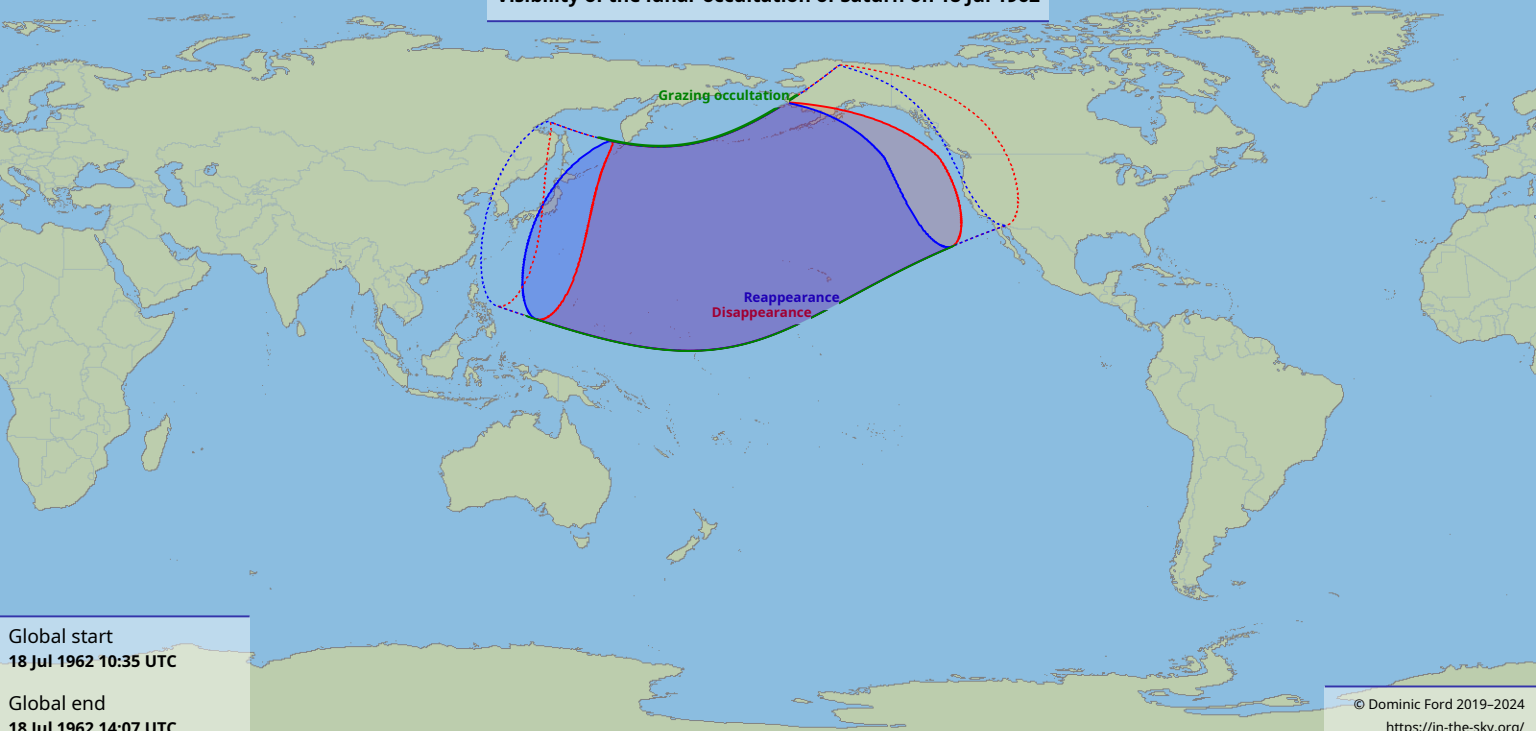

Visibility of the lunar occultation of Saturn on 18 Jul 1962

Global start
18 Jul 1962 10:35 UTC

Global end
18 Jul 1962 14:07 UTC