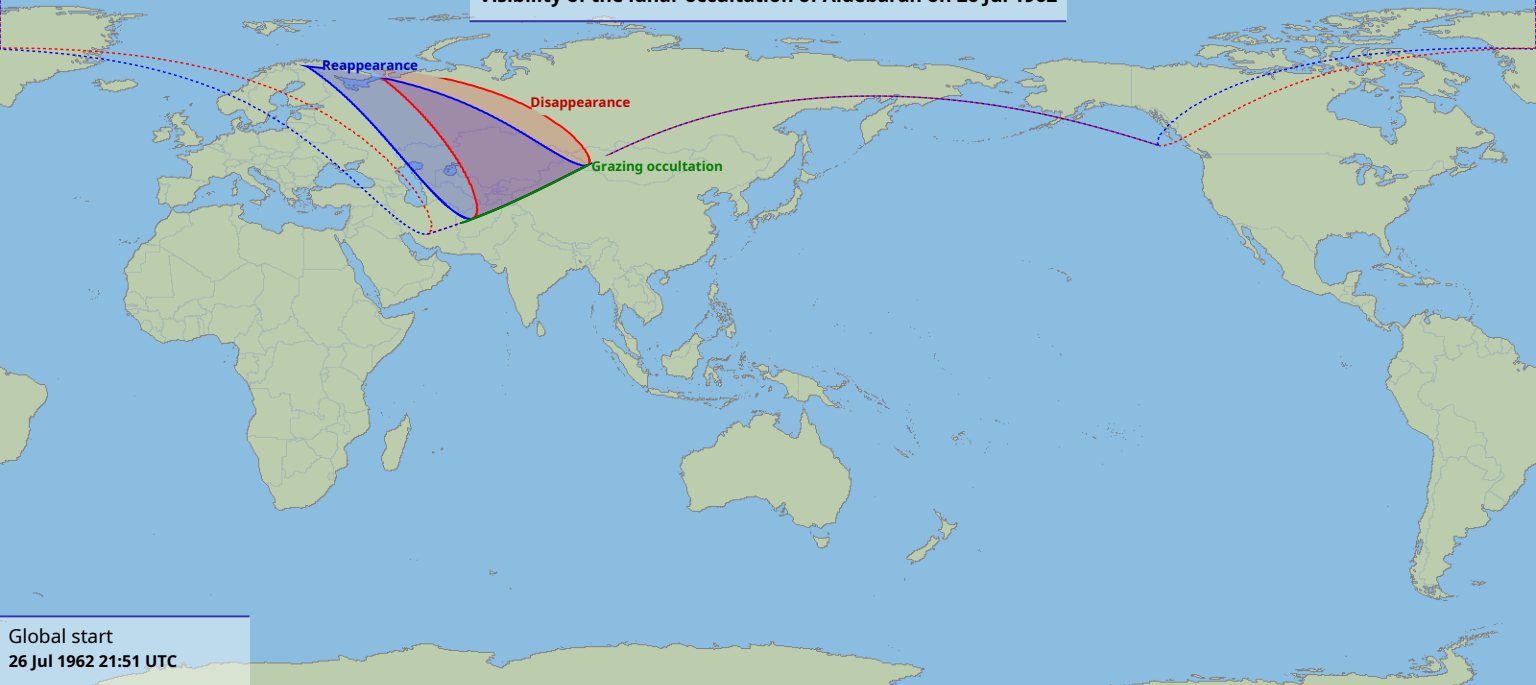

Visibility of the lunar occultation of Aldebaran on 26 Jul 1962

Global start
26 Jul 1962 21:51 UTC

Global end
27 Jul 1962 00:46 UTC