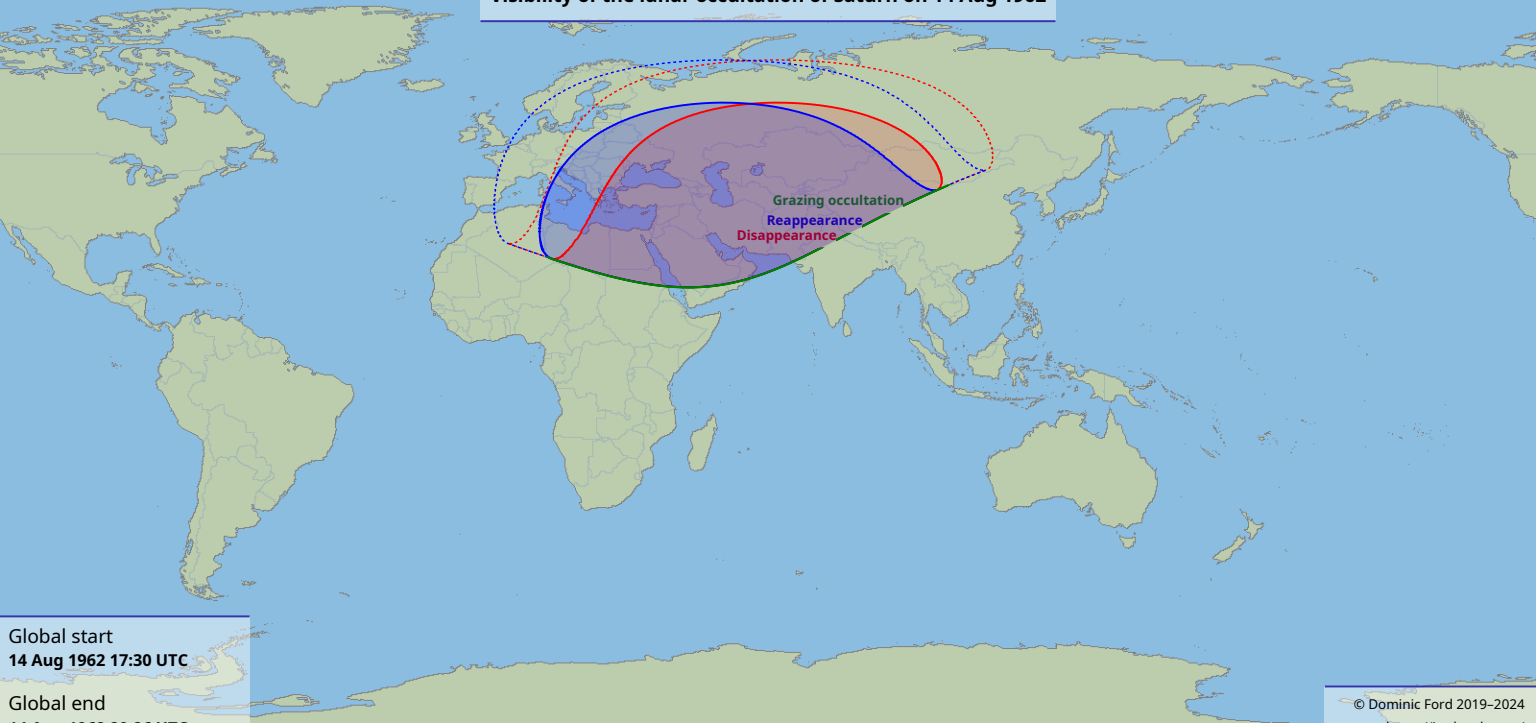

Visibility of the lunar occultation of Saturn on 14 Aug 1962

Global start
14 Aug 1962 17:30 UTC

Global end
14 Aug 1962 20:26 UTC