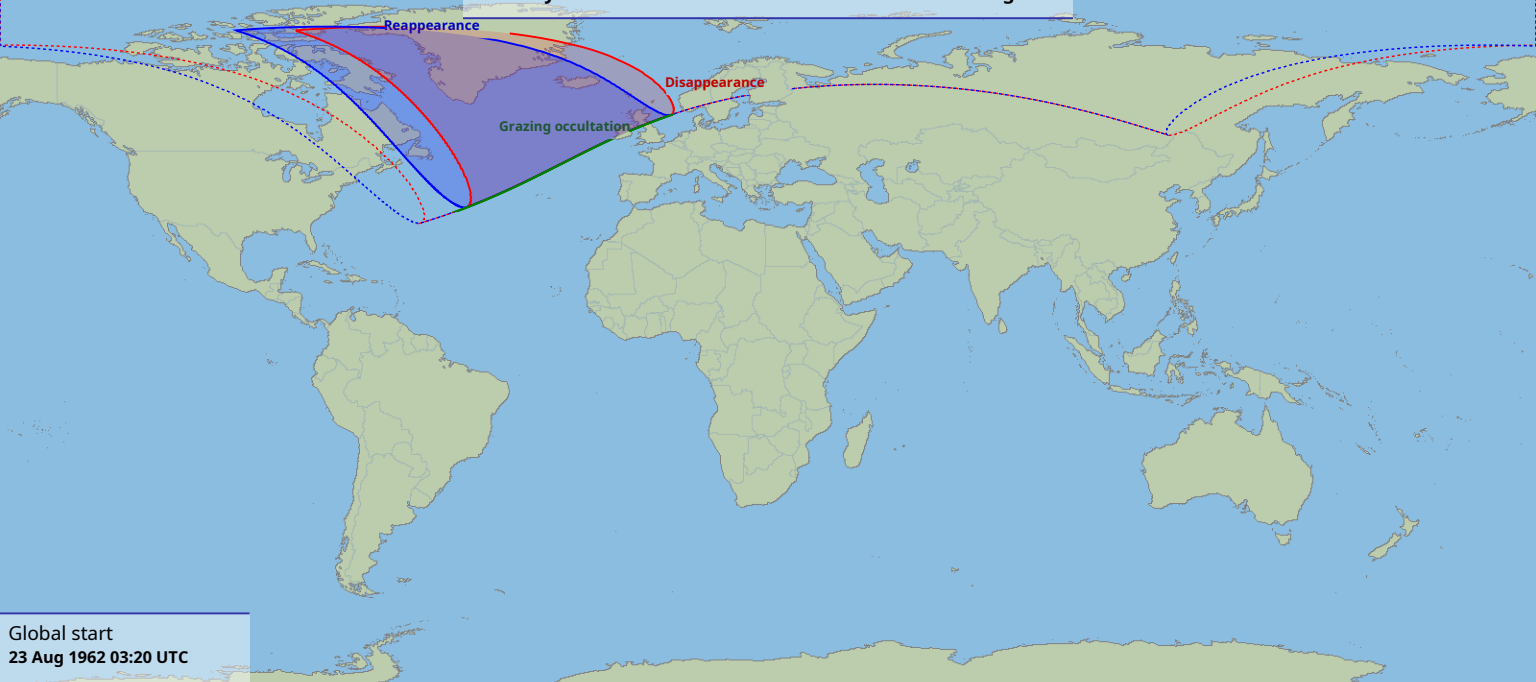

Visibility of the lunar occultation of Aldebaran on 23 Aug 1962

Global start
23 Aug 1962 03:20 UTC

Global end
23 Aug 1962 06:09 UTC