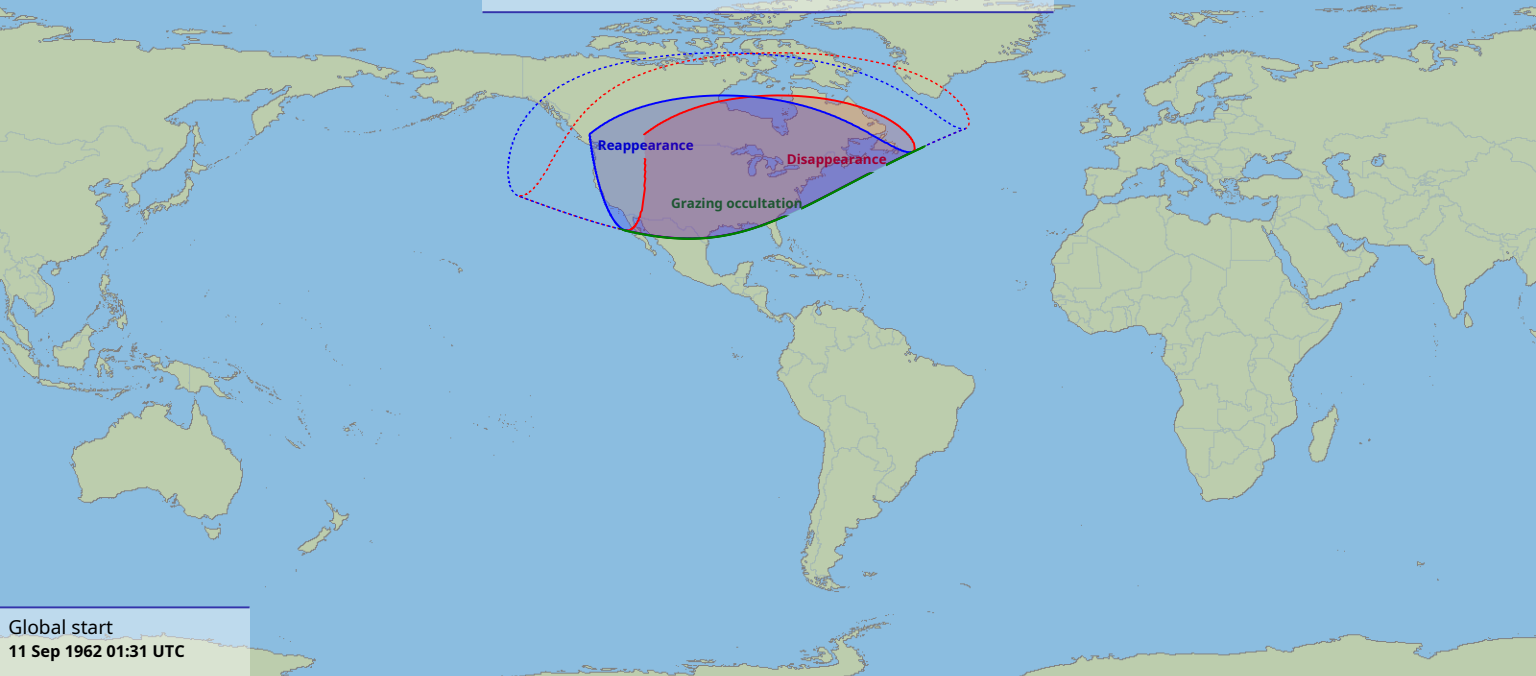

# Visibility of the lunar occultation of Saturn on 11 Sep 1962

Global start  
11 Sep 1962 01:31 UTC

Global end  
11 Sep 1962 04:02 UTC