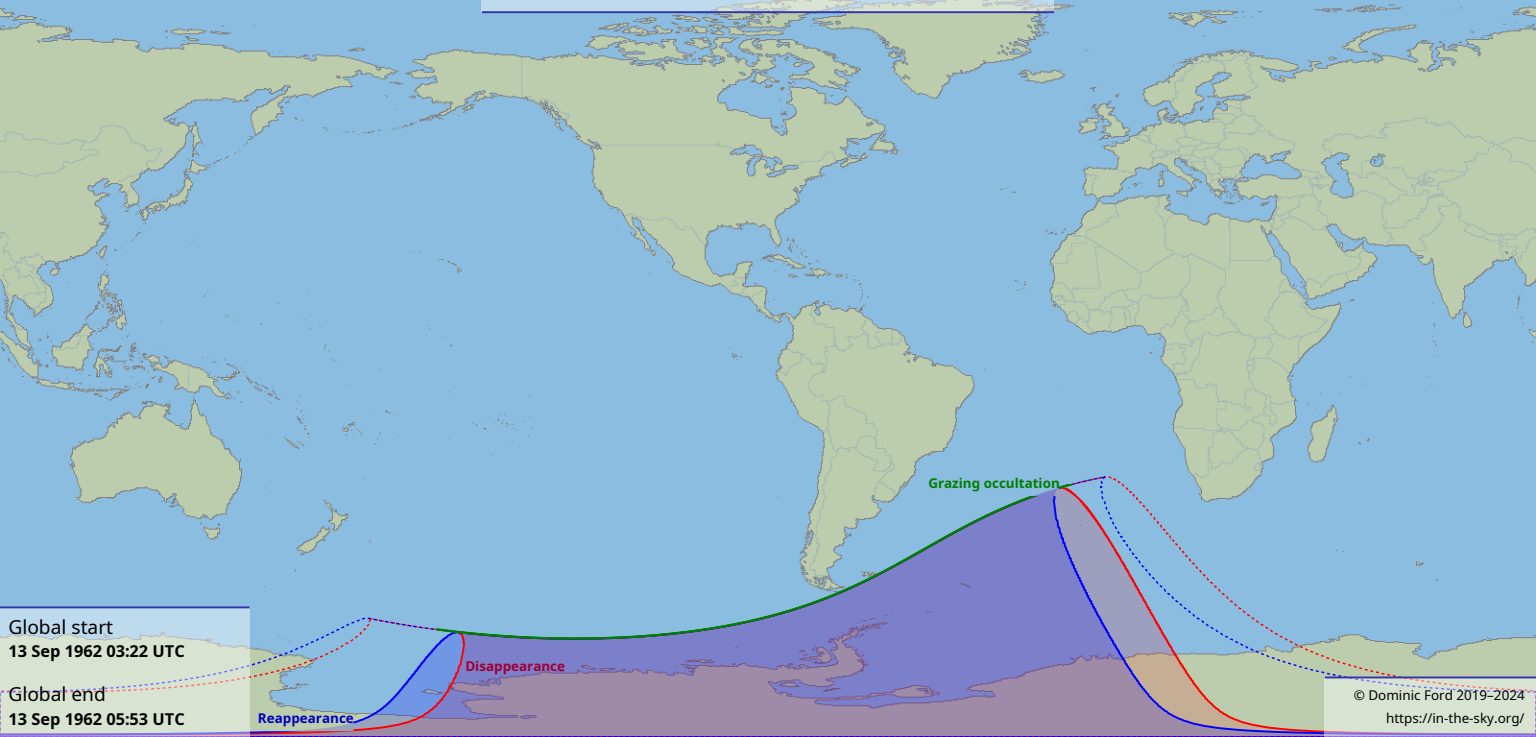

Visibility of the lunar occultation of Jupiter on 13 Sep 1962

Global start
13 Sep 1962 03:22 UTC

Global end
13 Sep 1962 05:53 UTC

Reappearance

Disappearance

Grazing occultation